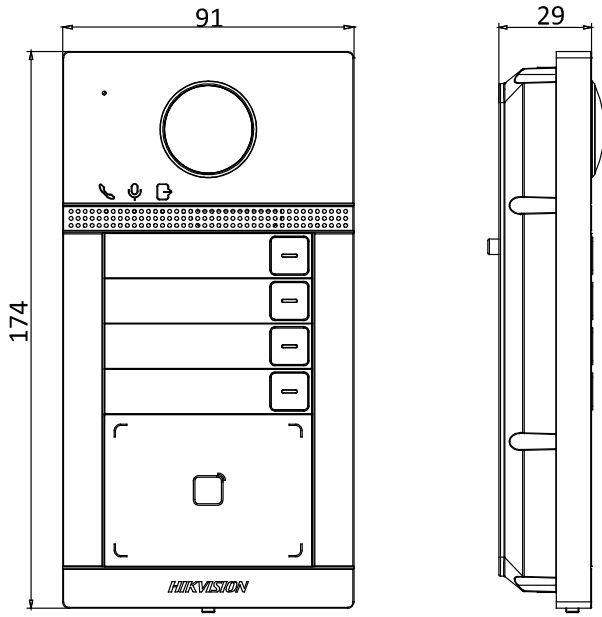

General	
Protection level	IP65, IK08
Indicator	3
Power supply	IEEE802.3af, standard PoE 12 VDC
Power consumption	< 10 W
Working temperature	-40° C to 53° C (-40° F to 127.4° F)
Working humidity	10% to 95%
Installation	Surface mounting/ Flush mounting
Dimension	174 mm × 91 mm × 29 mm

## Appearance and Interfaces

No.	Description	No.	Description
1	Microphone	6	Card Reading Area
2	Indicator	7	IR Light

3	Camera	8	MicroSD Card Slot & Debugging Port
4	Loudspeaker	9	LAN
5	Button	10	Terminals

**Dimension**

Distributed by