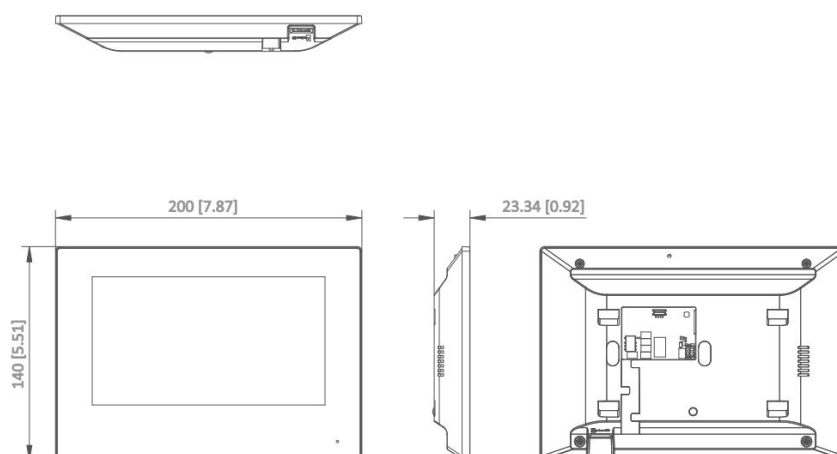

RS-485	1 RS-485 (Half duplex)
USB	/
TF card	Support TF card, up to 128 G
Alarm output	2
Lock control	2 relays, Max. 30 VDC 0.3 A
General	
Button	/
Installation	Surface mounting
Indicator	/
Weight	Net weight: 355 g (0.8 lb) Gross weight: 683 g (1.5 lb)
Protective level	/
Working temperature	-10 °C to 55 °C (14 °F to 131 °F)
Working humidity	10% to 90% (no-condensing)
Dimension (W × H × D)	200 mm × 140 mm × 15.1 mm (7.9" × 5.5" × 0.6")
Battery	/
Application environment	Indoor
Power consumption	≤ 5 W
Language	English, Russian, Bulgarian, Hungarian, Greek, German, Italian, Czech, Slovak, French, Polish, Dutch, Portuguese (Brazil), Spanish, Hebrew, Romanian, Turkish, Estonian, Danish, Swedish, Norwegian, Finnish, Vietnamese, Croatian, Slovenian, Serbian, Arabic, Portuguese (Portugal), Lithuanian, Uzbek, Kazakh, Mongolian, Ukrainian

▪ Available Model

DS-KH6320-WTE1

▪ Dimension

Unit:mm [inch]

SCALE 1:1