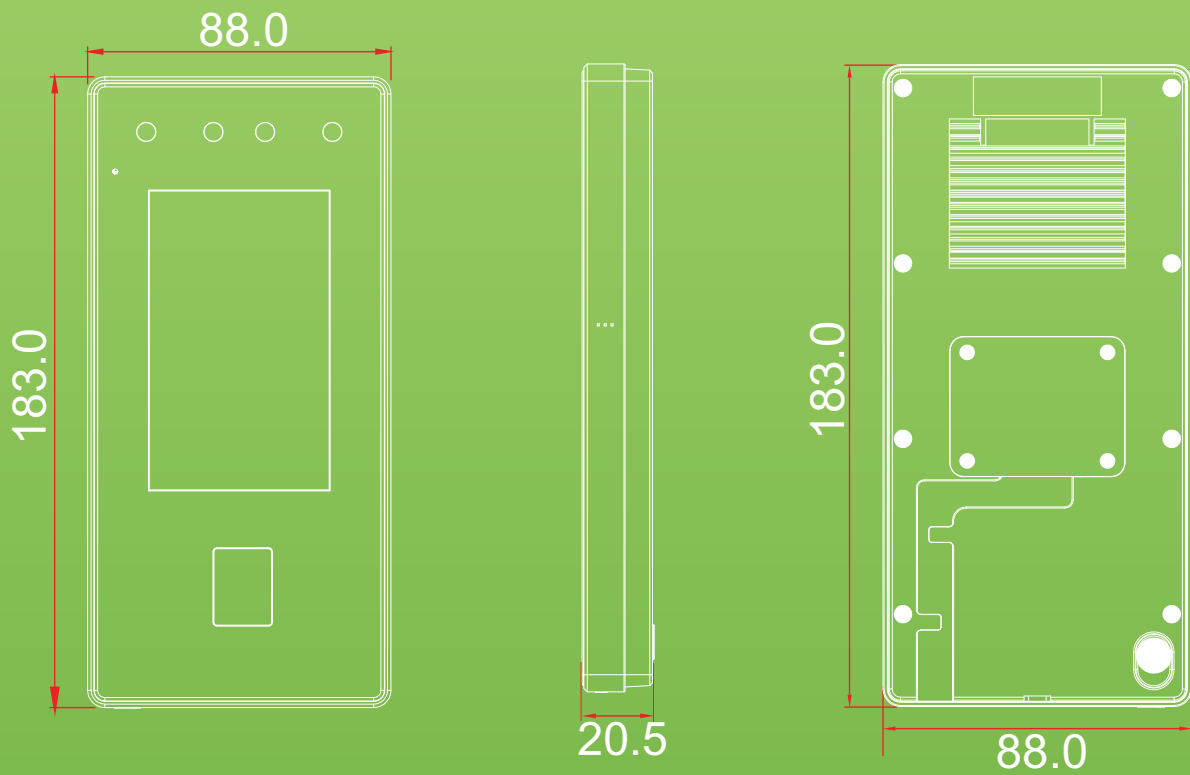

AFACIE
ERIS
ERIS
ERIS

ERIS
ERIS
ERIS
AFACIE

+91-9315441078/9034757673

info@ampletrails.com

www.ampletrails.com

AIFACE ERIS

Display	4-inch color LED touch screen
Camera	2MP binocular camera
Operation System	Linux
Hardwar	CPU: Dual Core@1GHz RAM: 1GB ROM: 8GB
Authentication method	Face / Fingerprint / Card/ Password
User Capacity	3,000
Face Template Capacity	3,000
Fingerprint Template Capacity	3,000
Card Capacity	3,000
Transaction Capacity	2,00,000
Biometric Verication Speed	< 0.35s (Facial Recognition) < 0.5s (Fingerprint Recognition)
False Acceptance Rate (FAR) %	<0.01% (Facial Recognition) <0.0001% (Fingerprint)
False Rejection Rate (FRR) %	<0.02% (Facial Recognition) <0.01% (Fingerprint)
Optional Card Type	HID Prox@125 kHz Mifare@13.56 MHZ
Communication	TCP/IP, Wiegand (Input & Output),RS485, Wi-Fi (Optional)
Push Data	Yes
Access Control Interface	Electro Magnetic Lock/ Electric Lock, Door Sensor, Exit Button, Alarm Output
Power Supply	DC 12V 3A
Operating Temperature	-5°c to 45°c
Operating Humidity	10% to 90% RH
Dimensions	183 mm*88 mm*20.5 mm (L*W*H)
Supported Software	eTimetracklite Software, ebioServer

DIMENSION

Disclaimer : Brief specifications are mentioned here. Specifications may change without prior notice. Customers are advised to check with us before purchase. Actual product may differ slightly to that depicted for ongoing product development.