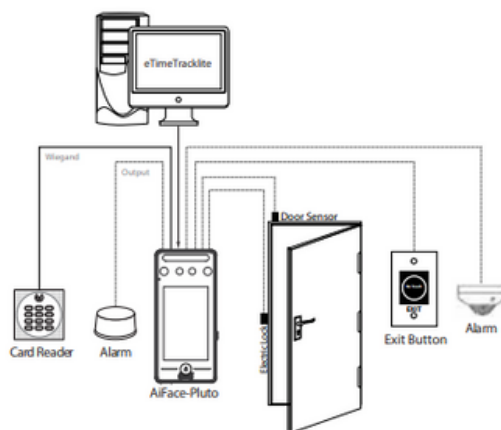

Configuration