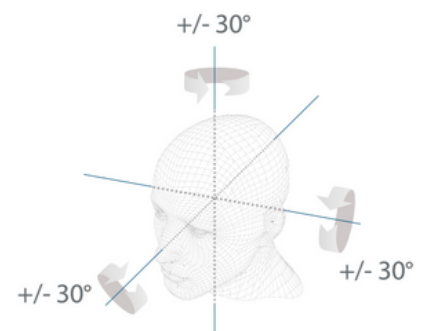

Touchless for Better Hygiene

Wide Pose Angle Acceptance
+/- 30

New Height of Anti-Spoofing

Speedy Recognition

Proactive Facial Recognition

Features

- Visible Light Facial Recognition
- Anti-spoofing Algorithm against print attack (laser, color and B/W photos), videos attack and 3D mask attack
- Available card modules: 125kHz ID card (EM) R/ FID S50/S70 IC card(13.56MHz) 1k/4k
- Supplement light with adjustable brightness

2 meters of recognition distance and extra wide angle recognition

The recognition distance has been greatly extended to 2 meters, which significantly improves the maximum traffic rate. While most of the algorithms only support +/-15° of detectable face angle, AiFace-Pluto doubles the detection angle in terms of head rotation and tilt to +/- 30°.