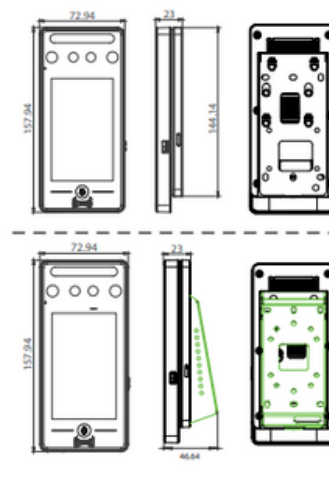

2 meters of recognition distance and extra wide angle recognition

The recognition distance has been greatly extended to 2 meters, which significantly improves the maximum traffic rate. While most of the algorithms only support +/-15° of detectable face angle, AiFace-Pluto doubles the detection angle in terms of head rotation and tilt to +/- 30°.

Specifications

Display	4" touch screen
Face Capacity	1,000
Card Capacity	1,000
Transactions	150,000
Operation System	Linux
Standard Functions	ID Card, ADMS, T9 Input, DST, Camera, 9-digit User ID, Access Levels, Groups, Holidays, Anti-passback, Record Query, Tamper Switch Alarm, Multiple Verification Methods
Hardware	900MHz Dual Core CPU; 512MB RAM / 512MBROM; 2MP Binocular Camera; Adjustable LED Supplement Lighting
Communication	TCP/IP, WiFi, Wiegand Input/Output, RS485
Access Control Interface	3rd-party Electric Lock, Door Sensor, Exit Button, Alarm Output, Auxiliary Input
Optional Function	RFID S50/S70 IC card (13.56MHz) 1k/4k
Facial Recognition Speed	≤1s
Biometrics Algorithms	Face V5.8 &
Power Supply	12V 3A
Working Humidity	10% ~ 90%
Working Temperature	0°C ~ 45°C (32°F ~ 113°F)
Dimensions (W*H*D)	72.94 * 157.94 * 23 (mm)
Net Weight	260g
Supported Software	eTimeTracklite

Configuration

Dimensions (mm)

Disclaimer: Brief specifications are mentioned here. Specifications may change without prior notice. Customers are advised to check with us before purchase. Actual product may differ slightly to that depicted for ongoing product development.