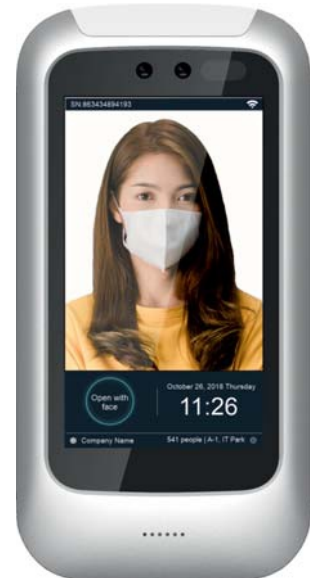

## Facial Attendance and Access Control

### Features

5-inch capacitive touch screen
DualCoreARM Cortex-A7@900 MHZ Processor
Remotely Firmware Upgradation.
Detect 5 person at a time
5-inch IPS display all-sight LCD touch screen with 480*854 resolution.
IP54 Grade Highly finished slim device.
Highly reliable and durable
Recognition speed 0.5 seconds