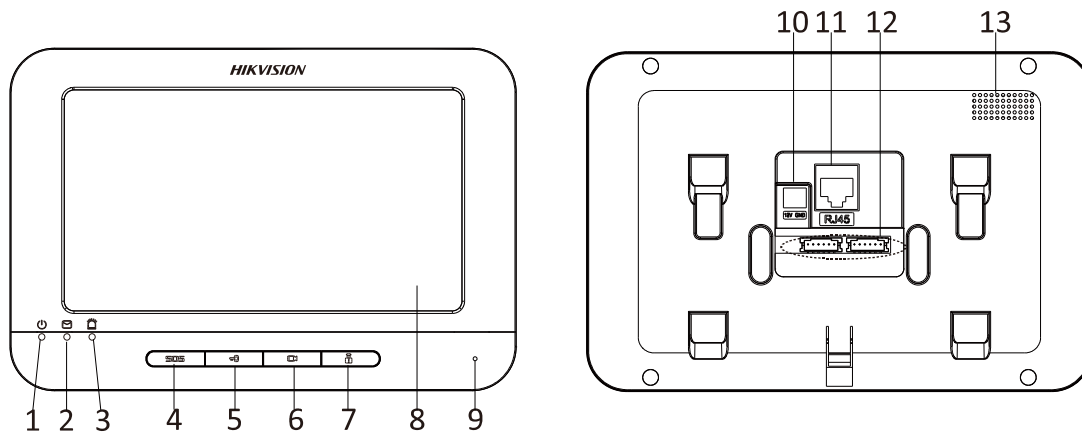

Appearance and Interfaces

Index	Description	Index	Description
1	Power Supply Indicator	8	LCD Display Screen
2	Information Indicator	9	Microphone
3	Alarm Indicator	10	Power Supply Interface
4	SOS Key	11	Network Interface
5	Unlock Key	12	Terminals
6	Live View Key	13	Loudspeaker
7	Management Center Key		

Distributed by