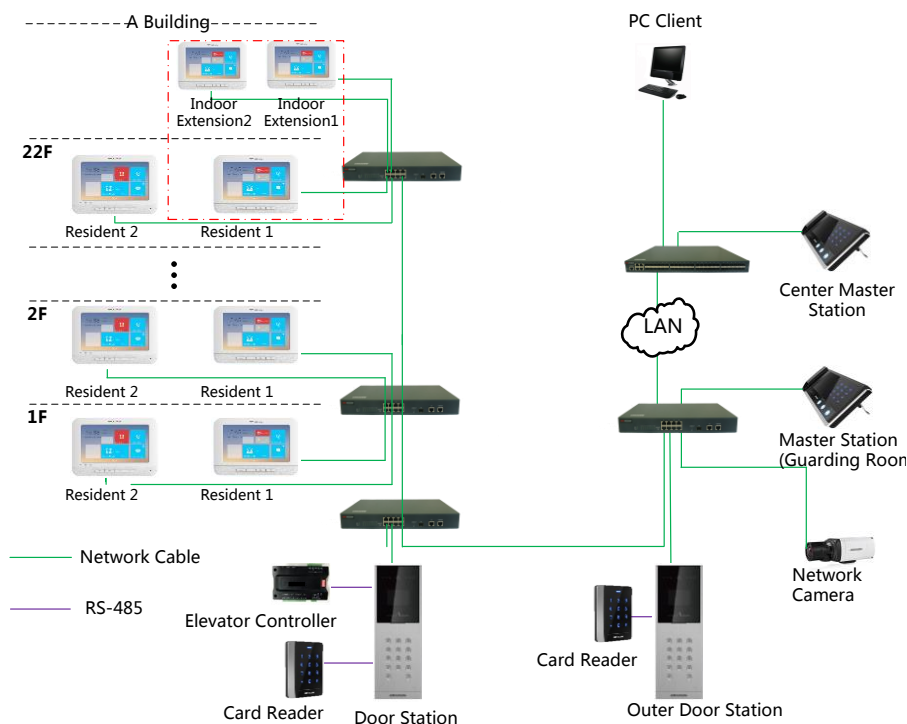

Typical Application