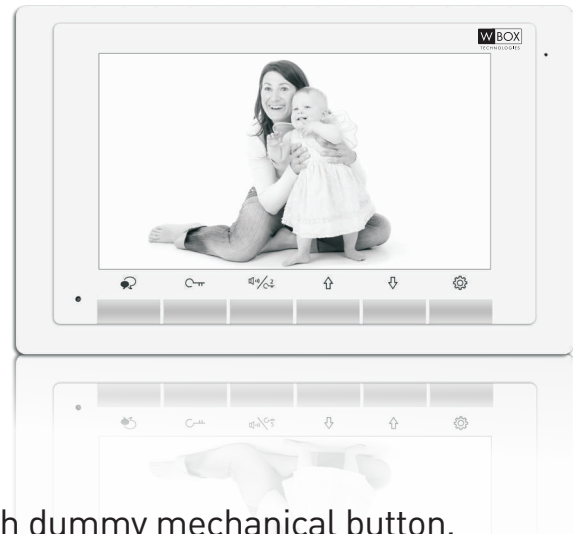

Call Us: 9315441053
info@ampletrails.com

WBHVDPM7W 2-Wire Indoor Monitor

2-wire system 7 inch digital color TFT monitor with dummy mechanical button.

- Ultra thin design
- Dummy mechanical button-layer design
- Sensitive touch sensor button
- High qualified ABS plastic with signal white color
- Simplified and intuitive menu style

PART# : WBHVDPM7W

LENGTH : 17.5

WIDTH : 140

HEIGHT : 220

Specifications

Model	WBHVDPM7W
General	
Power Supply	DC 20~28V
Power Consumption	Standby 6.6mA; Working 240mA
Monitor Screen	7 Inch digital color TFT
Display Resolution	800*3 ^o , G, B) x 480 pixels
Video Signal	1Vp-p, 75Ω, CCIR standard
Wiring	2 wires, non-polarity
Dimension	140(H)×220(W)×17.5(D)mm