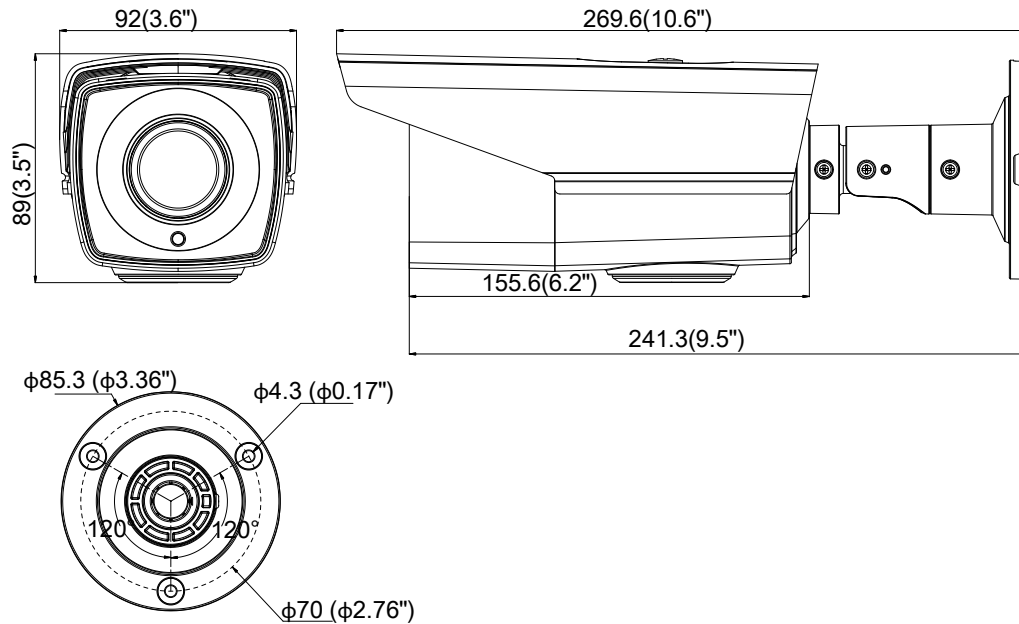

DS-2CE16C0T-VFIR3F HD720p IR Bullet Camera

Key Features

- 1 megapixel high-performance CMOS
- Analog HD output, up to 720p resolution
- Day/Night switch
- DNR
- Smart IR
- Up to 40 m IR distance
- Switchable TVI/AHD/CVI/CVBS
- IP66

Specifications

Camera	
Image Sensor	1 MP CMOS image sensor
Signal System	PAL/NTSC
Effective Pixels	1296(H) × 732(V)
Min. illumination	0.1 Lux@(F1.2,AGC ON),0 Lux with IR
Shutter Time	1/25 (1/30)s to 1/50,000 s
Lens	2.8 - 12 mm @ F1.4
	Angle of view: 71.78° - 23.42 °
Lens Mount	φ14
Day & Night	ICR
Angle Adjustment	Pan: 0° to 360°, Tilt: 0° to 90°, Rotation: 0° to 360°
Synchronization	Internal synchronization
Video Frame Rate	720p@25fps/720p@30fps
HD Video Output	1 analog HD output
S/N Ratio	>62dB
General	
Operating Conditions	-40 °C to 60 °C (-40 °F to 140 °F), Humidity 90% or less (non-condensing)
Power Supply	12 VDC ± 15%
Power Consumption	Max. 4 W
Protection Level	IP66
IR Range	Up to 40 m
Dimensions	92mm×84.8mm×269.6mm (3.62"×3.34"×3.34")
Weight	Approx. 900g (1.98lb)

Order Model

DS-2CE16COT-VFIR3F

Dimensions

Unit: mm

Accessories

DS-1275ZJ
Vertical Pole Mounting

DS-1280ZJ-S
Junction Box

DS-1H18
Video Balun