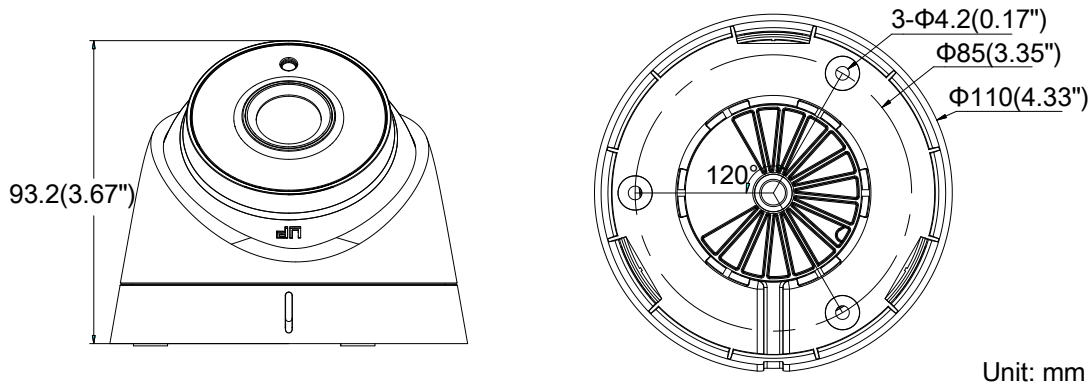

DS-2CE56F1T-IT3 3MP EXIR Turret Camera

Key Features

- 3 Megapixel high-performance CMOS
- Analog HD output, up to 3MP resolution
- True Day/Night
- OSD menu, DNR, Smart IR
- EXIR technology, up to 40m IR distance
- IP66 weatherproof
- Up the Coax(HIKVISION-C)

Specifications

| Camera | |
|----------------------|---|
| Image Sensor | 3MP CMOS Image Sensor |
| Effective Pixels | 2052(H)*1536(V) |
| Min. illumination | 0.01 Lux @ (F1.2,AGC ON),0 Lux with IR |
| Shutter Time | 1/25(1/30)s to 1/50,000s |
| Lens | 2.8mm, 3.6mm, 6mm, 8mm, 12mm, 16mm optional |
| | Angle of View: 84°(2.8mm), 67.8°(3.6mm), 44.6°(6mm), 31.6°(8mm), 20.2°(12mm), 15.8°(16mm) |
| Lens Mount | M12 |
| Day & Night | ICR |
| Angle Adjustment | Pan: 0° - 360°; Tilt: 0° - 75°; Rotate: 0° - 360° |
| Synchronization | Internal Synchronization |
| Video Frame Rate | 1920×1536@18fps |
| HD Video Output | 1 Analog HD output |
| S/N Ratio | > 62dB |
| Menu | |
| AGC | Support |
| D/N Mode | Color/BW/SMART |
| White Balance | ATW/ MWB |
| BLC | Support |
| Functions | Digital noise reduction, Mirror, SMART IR |
| General | |
| Operating Conditions | -40 °C – 60 °C (-40 °F – 140 °F), Humidity 90% or less (non-condensing) |
| Power Supply | 12 VDC ± 15% |
| Power Consumption | Max. 5W |
| Protection Level | IP66 |
| IR Range | Up to 40m |
| Communication | Up the coax, Protocol: HIKVISION-C (TVI output) |
| Dimensions | φ110mm×93.2mm (φ4.33"×3.67") |
| Weight | Approx. 350g (0.77lb) |

Order Models

DS-2CE56F1T-IT3

Dimensions

Unit: mm

Accessories

DS-1272ZJ-110-TRS
Wall Mounting

DS-1275ZJ
Vertical Pole Mounting

DS-1276ZJ
Corner Mounting