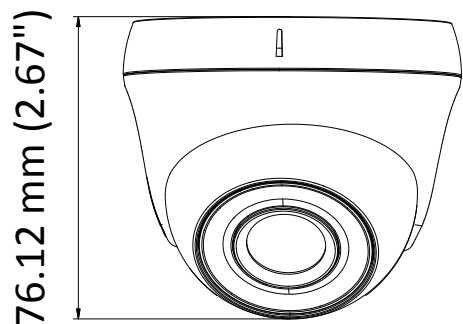

Order Model

DS-2CE56H0T-ITPF

Dimension