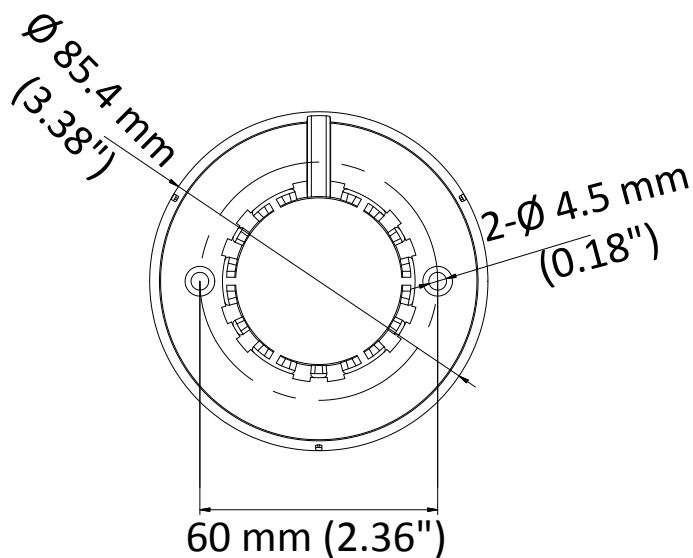

Order Model

DS-2CE56H0T-ITPF

Dimension