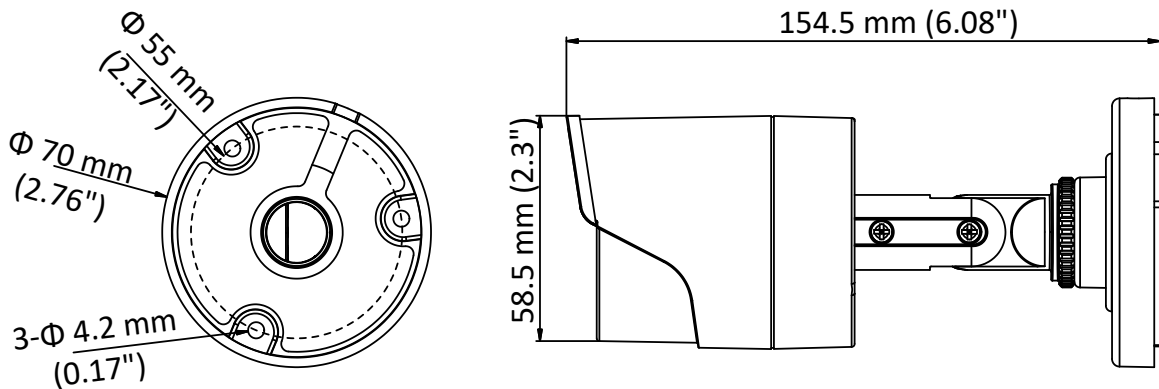

Dimensions