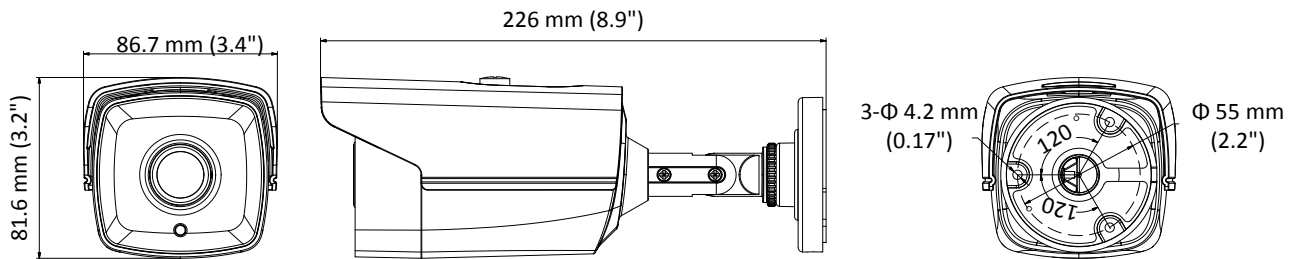

Dimensions