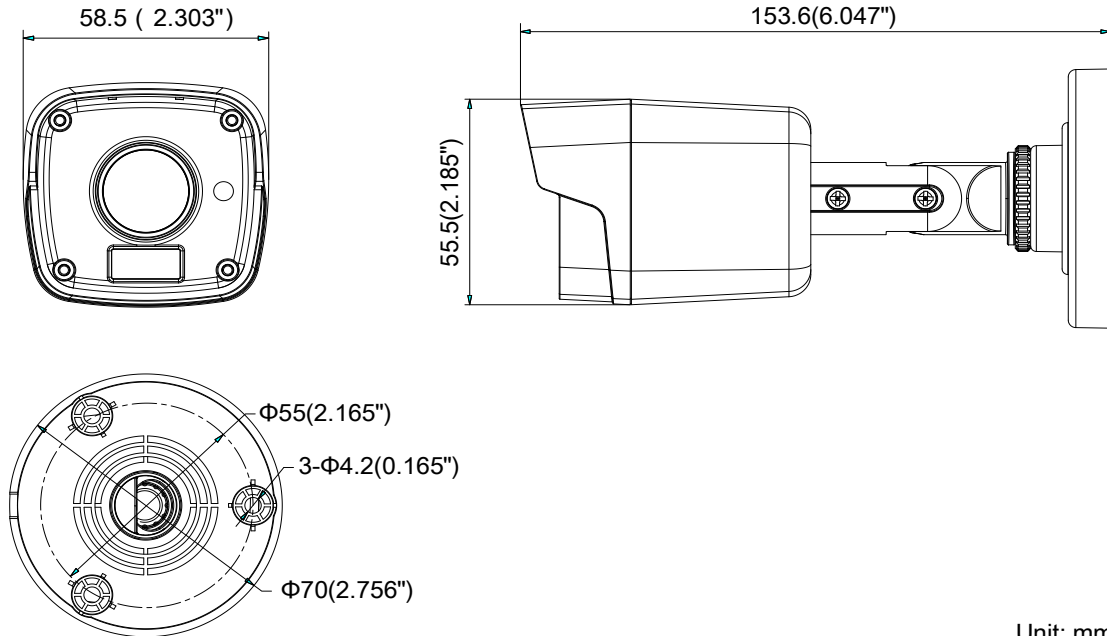

DS-2CE16D7T-IT HD1080P WDR EXIR Bullet Camera

Key Features

- 2 Megapixel high-performance CMOS
- Analog HD output, up to 1080P resolution
- True Day/Night
- OSD menu, DNR, Smart IR
- True WDR, up to 120dB
- EXIR technology, up to 20m IR distance
- IP66 weatherproof
- Up the Coax(HIKVISION-C)

Specifications

Camera	
Image Sensor	2MP CMOS Image Sensor
Signal System	PAL/NTSC
Effective Pixels	1928(H)*1088(V)
Min. illumination	0.01 Lux @ (F1.2,AGC ON), 0 Lux with IR
Shutter Time	1/25(1/30)s to 1/50,000s
Lens	2.8mm, 3.6mm, 6mm optional
	Angle of View: 103°(2.8mm), 82.2°(3.6mm), 54°(6mm)
Lens Mount	M12
Day & Night	ICR
Angle Adjustment	Pan: 0° - 360°; Tilt:0° - 90°; Rotate: 0° - 360°
Synchronization	Internal Synchronization
WDR	120dB
Video Frame Rate	1080p@25fps/1080p@30fps
HD Video Output	1 Analog HD output
S/N Ratio	>62dB
Menu	
AGC	Support
D/N Mode	Color/BW/SMART
White Balance	ATW/ MWB
BLC	Support
Functions	Wide Dynamic Range, Digital noise reduction, Mirror, SMART IR
General	
Operating Conditions	-40 °C – 60 °C (-40 °F – 140 °F), Humidity 90% or less (non-condensing)
Power Supply	12 VDC ± 15%
Power Consumption	Max. 5W
Protection Level	IP66
IR Range	Up to 20m
Communication	Up the coax, Protocol: HIKVISION-C (TVI output)
Dimensions	58.5mm×55.5mm×153.6mm (2.30"×2.19"×6.05")
Weight	Approx. 370g (0.82lb)

Order Models

DS-2CE16D7T-IT

Dimensions

Unit: mm

Accessories

DS-1280ZJ-XS
Junction Box

DS-1H18
Video Balun

X41T
Camera Tester