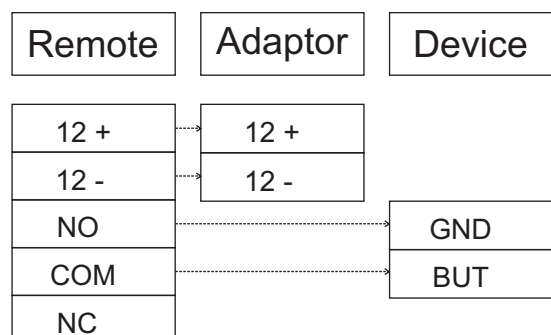

WIRELESS REMOTE EXIT KEY

Technical Details:

- Working Voltage : 12V DC
- Dimension : 80 x 55 x 28 mm
- Working Frequency : 433 MHz
- Transmitting Distance : $\geq 25\text{m}$ in the open area

Remote with Device Connection