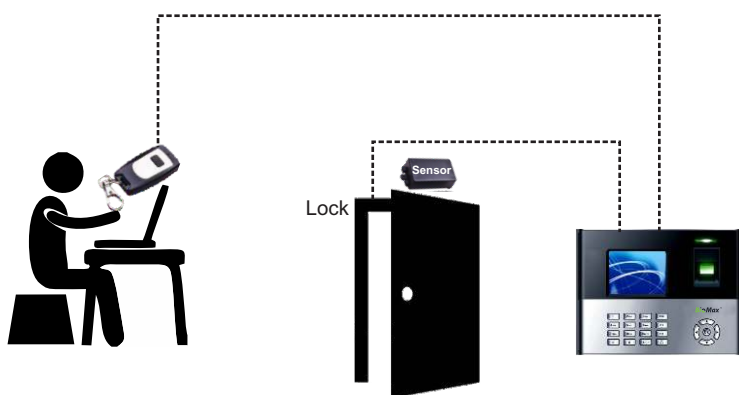

WIRELESS REMOTE EXIT KEY

Technical Details:

- Working Voltage : 12V DC
- Dimension : 80 x 55 x 28 mm
- Working Frequency : 433 MHz
- Transmitting Distance : $\geq 25\text{m}$ in the open area

Remote with Device Connection