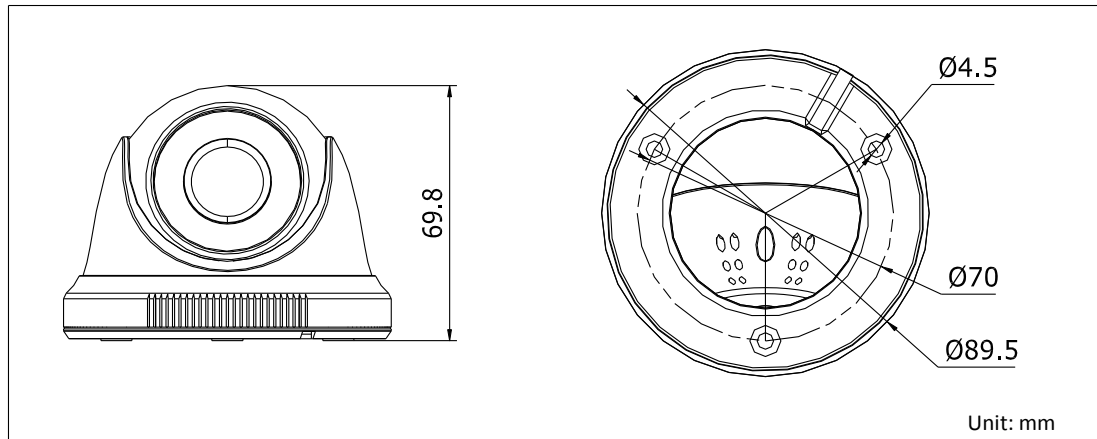

DS-2CE56C0T-IRP HD720P Indoor IR Turret Camera

Key Features

- 1 Megapixel high-performance CMOS
- Analog HD output, up to 720P resolution
- True Day/Night
- DNR, Smart IR
- Up to 20m IR distance

Specifications

Camera	
Image Sensor	1MP CMOS Image Sensor
Signal System	PAL/NTSC
Effective Pixels	1296(H)*732(V)
Min. illumination	0.1 Lux @ (F1.2,AGC ON),0 Lux with IR
Shutter Time	1/25(1/30)s to 1/50,000s
Lens	2.8mm, 3.6mm, 6mm optional
	Angle of View: 70.9°(3.6mm), 92°(2.8mm), 56.7°(6mm)
Lens Mount	M12
Day & Night	ICR
Angle Adjustment	Pan: 0 - 360°, Tilt: 0 - 75°, Rotation: 0 - 360°
Synchronization	Internal synchronization
Video Frame Rate	720p@25fps/720p@30fps
HD Video Output	1 Analog HD output
S/N Ratio	>62dB
General	
Operating Conditions	-20 °C - 45 °C (-4 °F - 113 °F), Humidity 90% or less (non-condensing)
Power Supply	12 VDC ± 15%
Power Consumption	Max. 4W
IR Range	Up to 20m
Dimensions	Φ89.5 × 69.8 mm(Φ3.52" × 2.75")
Weight	250 g

Order Models

DS-2CE56COT-IRP

Dimensions

Accessories

DS-1272ZJ-110-TRS
Wall Mounting

DS-1275ZJ
Vertical Pole Mounting

DS-1276ZJ
Corner Mounting

DS-1H18
Video Balun