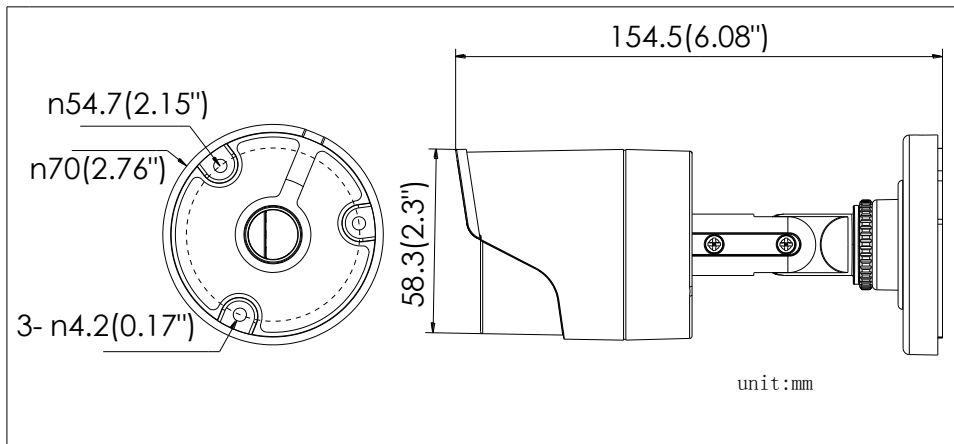

### Key Features

- 1 Megapixel high-performance CMOS
- Analog HD output, up to 720P resolution
- True Day/Night
- DNR, Smart IR
- Up to 20m IR distance
- IP66 weatherproof

## Specifications

<b>Camera</b>	
Image Sensor	1MP CMOS Image Sensor
Signal System	PAL/NTSC
Effective Pixels	1296(H)*732(V)
Min. illumination	0.1 Lux @ (F1.2,AGC ON),0 Lux with IR
Shutter Time	1/25(1/30)s to 1/50,000s
Lens	2.8mm, 3.6mm, 6mm optional
	Angle of View: 70.9°(3.6mm), 92°(2.8mm), 56.7°(6mm)
Lens Mount	M12
Day & Night	ICR
Angle Adjustment	Pan: 0 - 360°, Tilt: 0 - 180°, Rotation: 0 - 360°
Synchronization	Internal synchronization
Video Frame Rate	720p@25fps/720p@30fps
HD Video Output	1 Analog HD output
S/N Ratio	>62dB
<b>General</b>	
Operating Conditions	-40 °C – 60 °C (-40 °F – 140 °F), Humidity 90% or less (non-condensing)
Power Supply	12 VDC ± 15%
Power Consumption	Max. 4W
Protection Level	IP66
IR Range	Up to 20m
Dimensions	Φ70×149.5 mm (Φ2.76" ×5.89")
Weight	300 g

## Dimensions