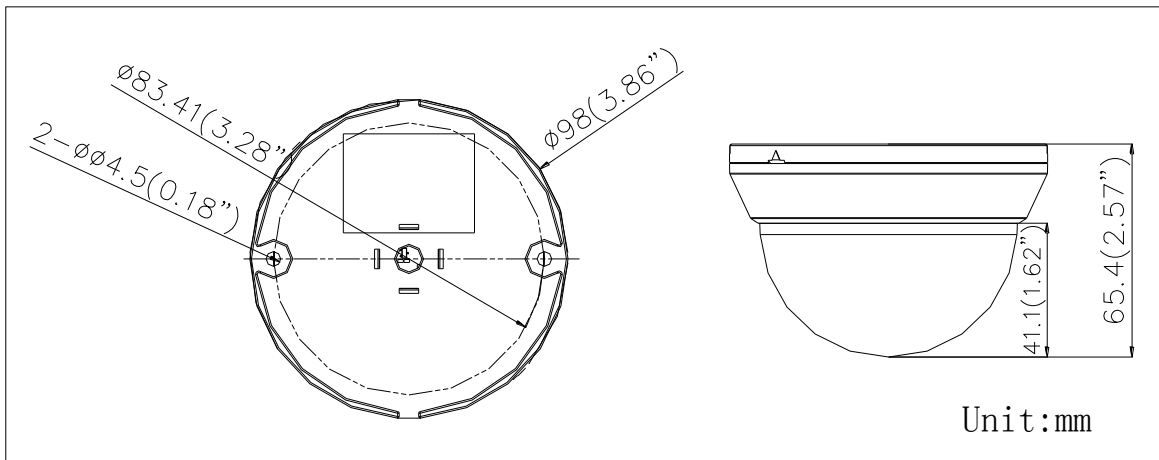

Dimensions