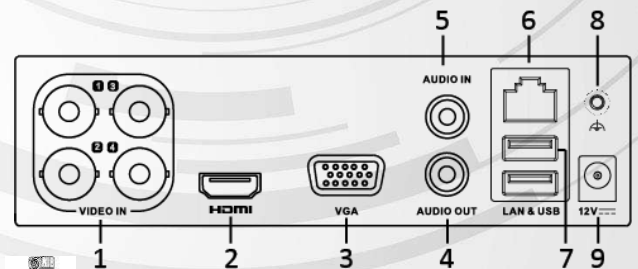

Physical Interfaces

NOTE The rear panel of DS-7108HGHI-F1/DS-7116HGHI-F1 provides 8/16 video input interfaces.

Index	Name
1	VIDEO IN
2	HDMI Interface
3	VGA Interface
4	AUDIO OUT, RCA Connector
5	AUDIO IN, RCA Connector
6	LAN Network Interface
7	USB Ports
8	GND
9	12VDC Power Input