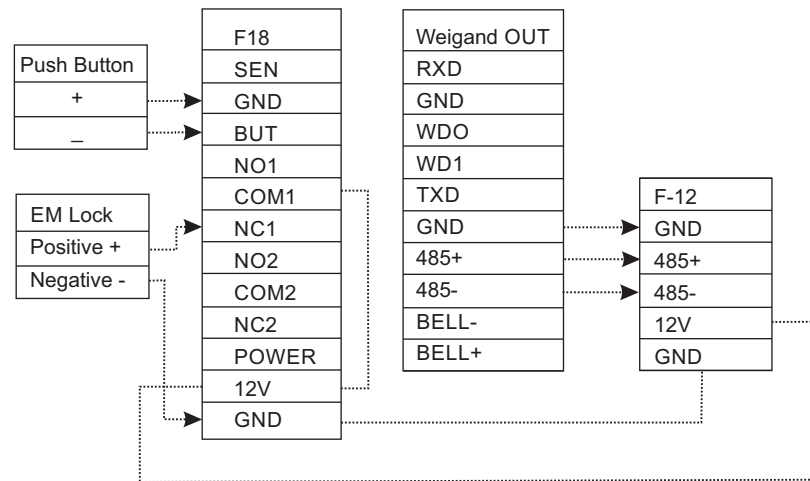

F18 Connection Diagram

F18 Master Device

F18 Slave Device

F18 with F-12 and EM Lock connection

F18 with KR 500 and EM Lock Connection