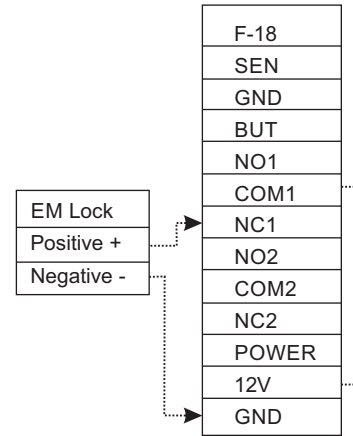

F18 Connection Diagram

F18 Master Device

F18 Slave Device

F18 with F-12 and EM Lock connection

F18 with KR 500 and EM Lock Connection