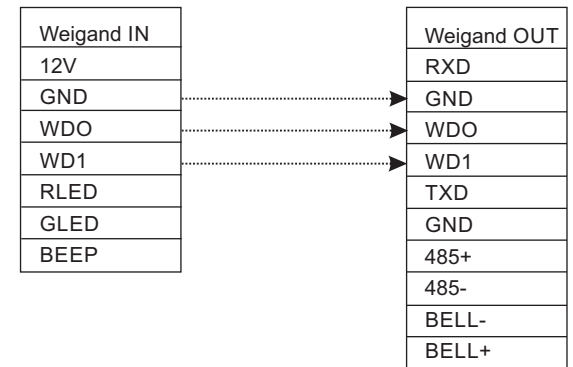

F18 Connection Diagram

F18 Master Device

F18 Slave Device

F18 with F-12 and EM Lock connection

F18 with KR 500 and EM Lock Connection