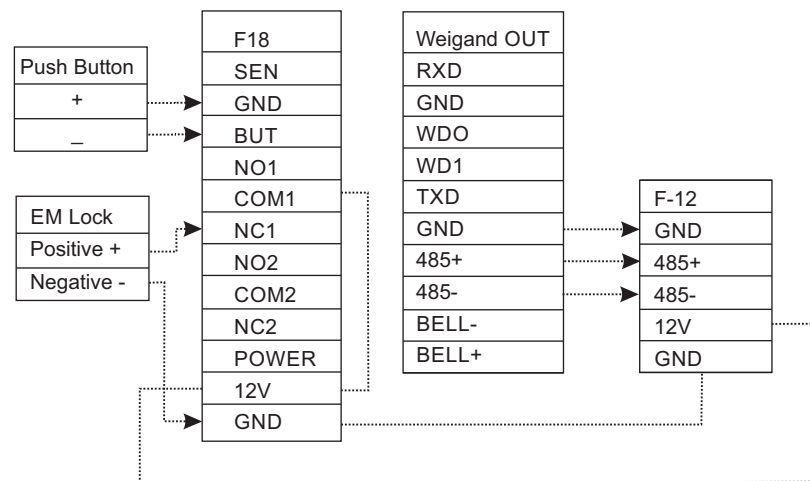

F18 Connection Diagram

F18 Master Device

F18 Slave Device

F18 with F-12 and EM Lock connection

F18 with KR 500 and EM Lock Connection