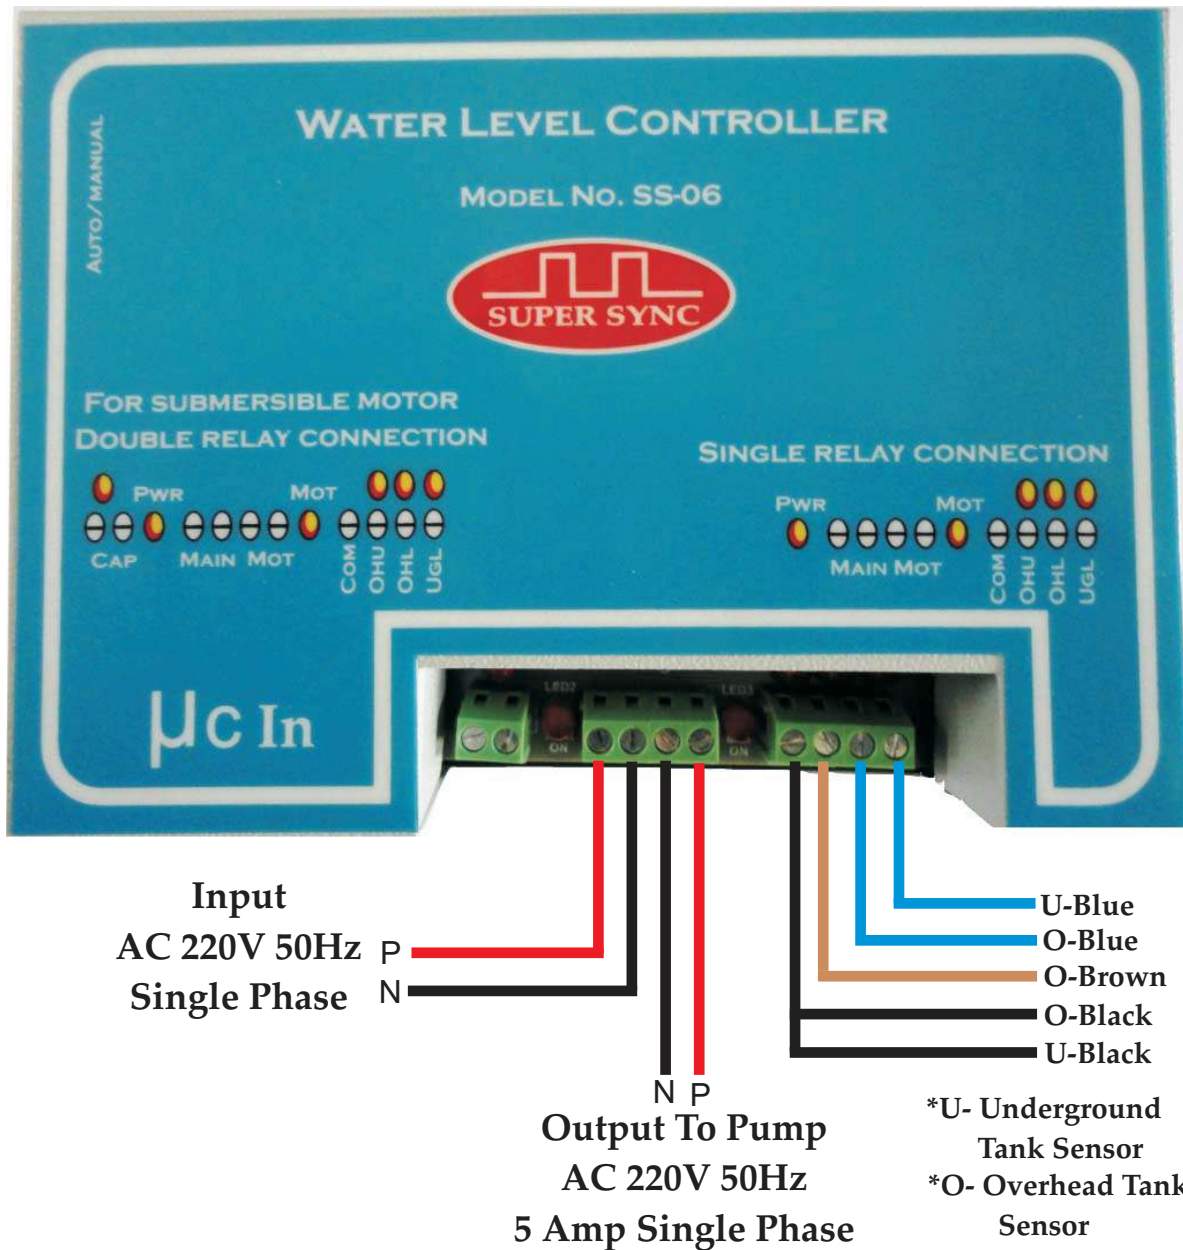

Water Level Controller Connection Diagram For Submersibles/Boring Pumps

Super Sync Technologies
www.supersynctech.com

Water Level Controller Connection Diagram

WLC-SR For Mono-Block Pumps

Super Sync Technologies
www.supersynctech.com