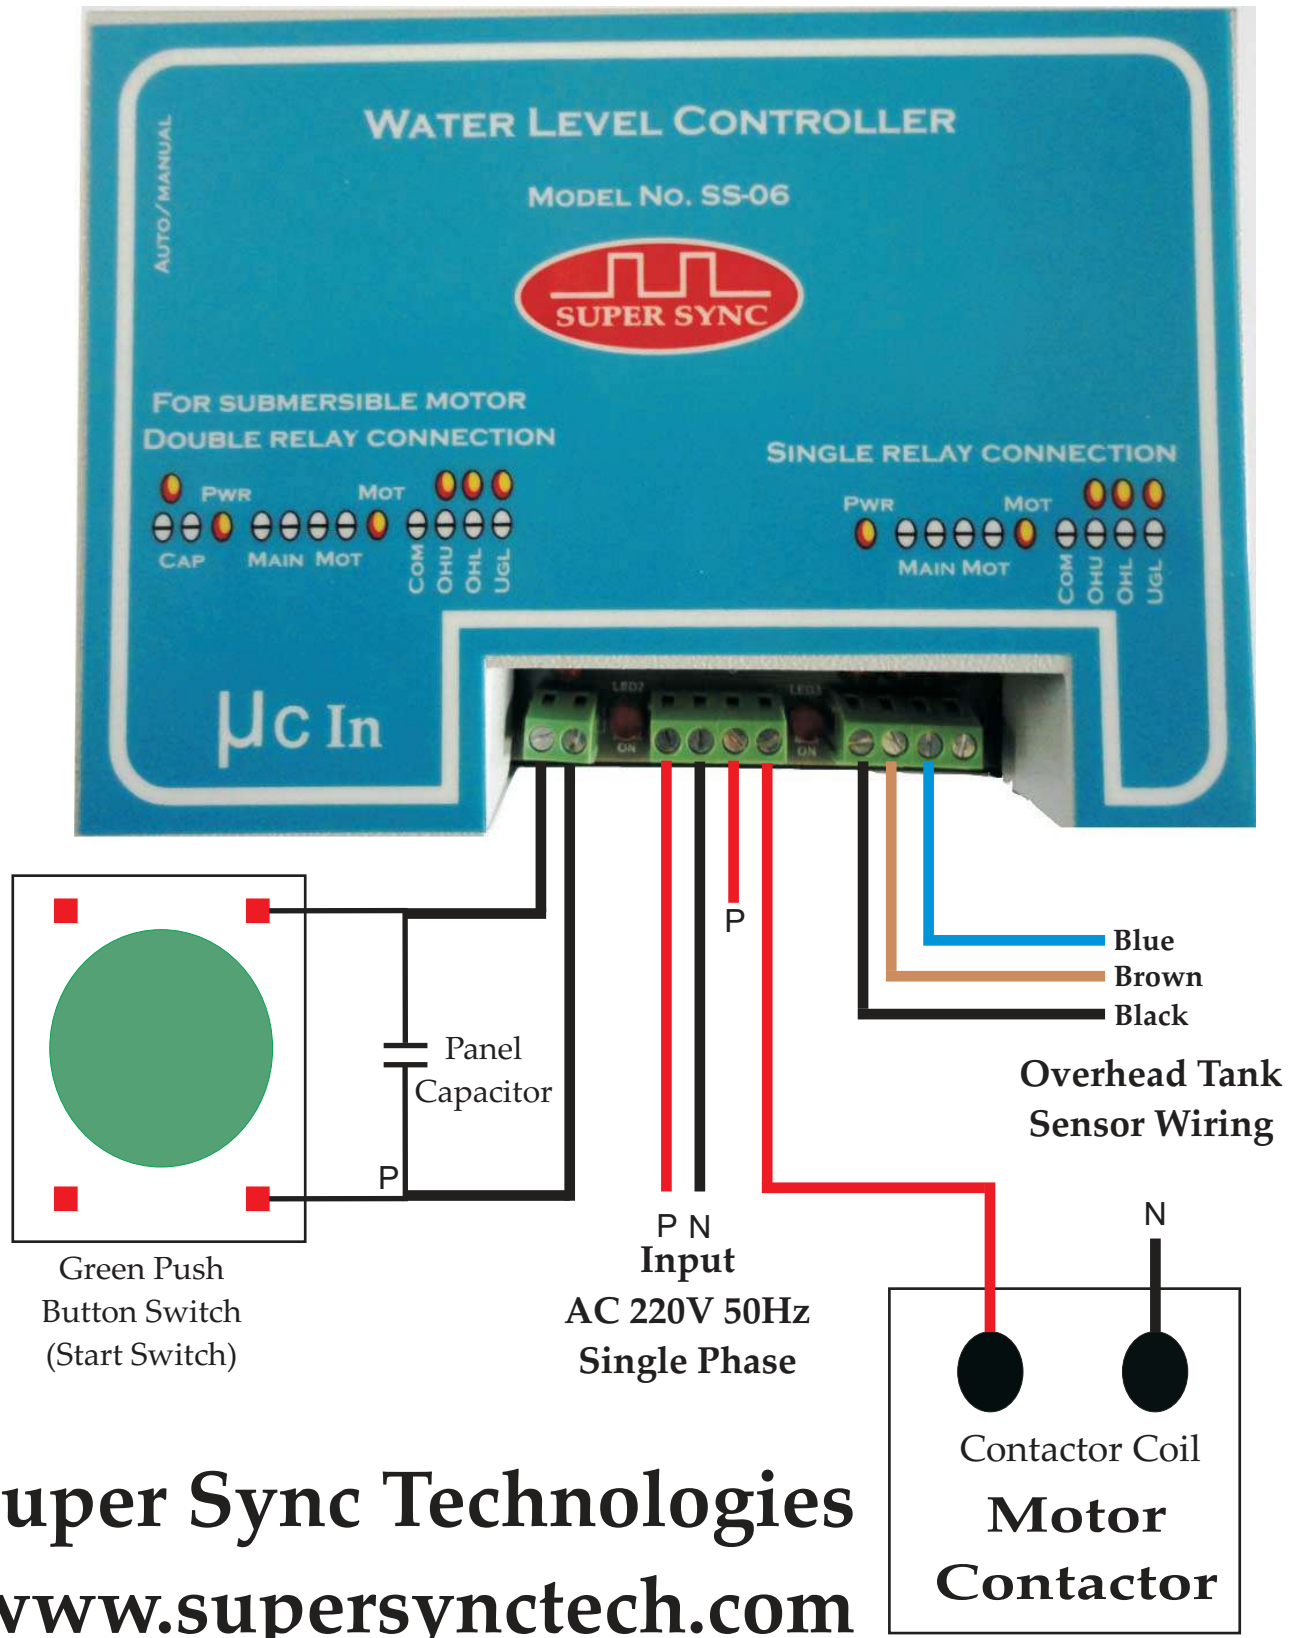

Water Level Controller Connection Diagram For Submersibles/Boring Pumps

Super Sync Technologies
www.supersynctech.com

Water Level Controller Connection Diagram

WLC-SR For Mono-Block Pumps

Super Sync Technologies
www.supersynctech.com