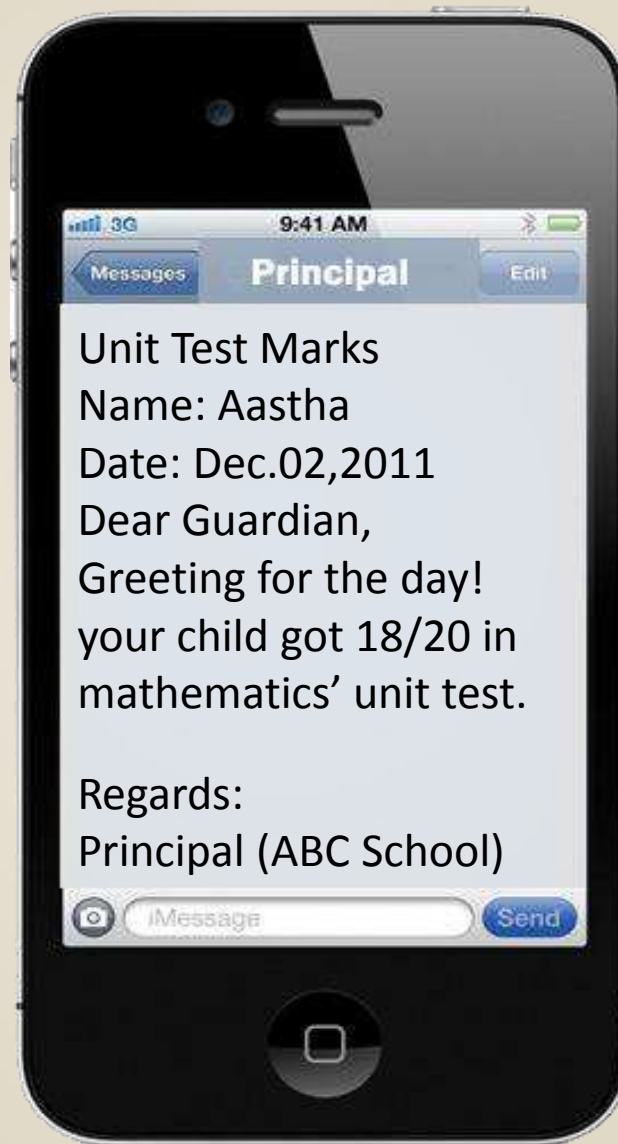

Examination Results