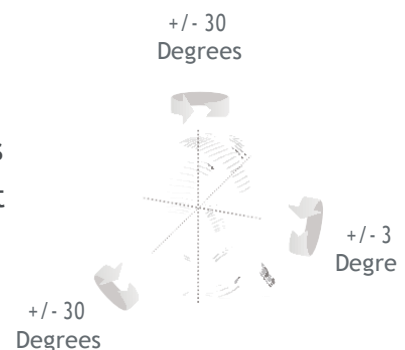

Recognition distance up to 2m long and extra wide-angle recognition

The recognition distance has been greatly extended up to 2 meters long, which significantly improves maximum traffic rate. While most of algorithms only support 15-degree angle, AiFace- Mercury doubles the detection angle in terms of head rotation & tilt to $\pm 30^\circ$