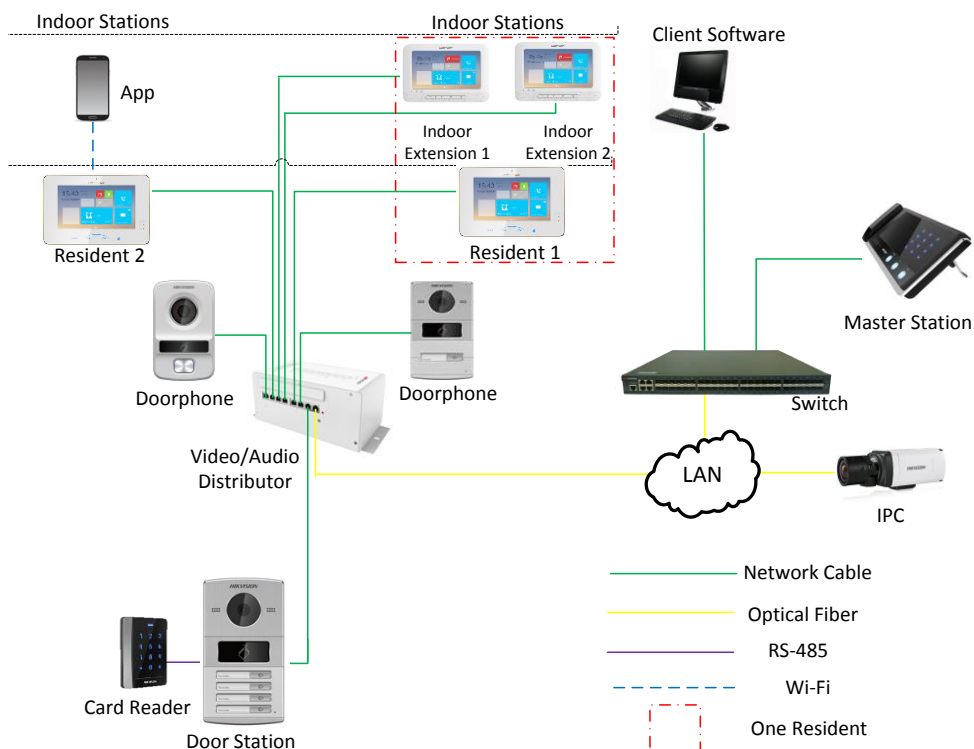

Typical Application