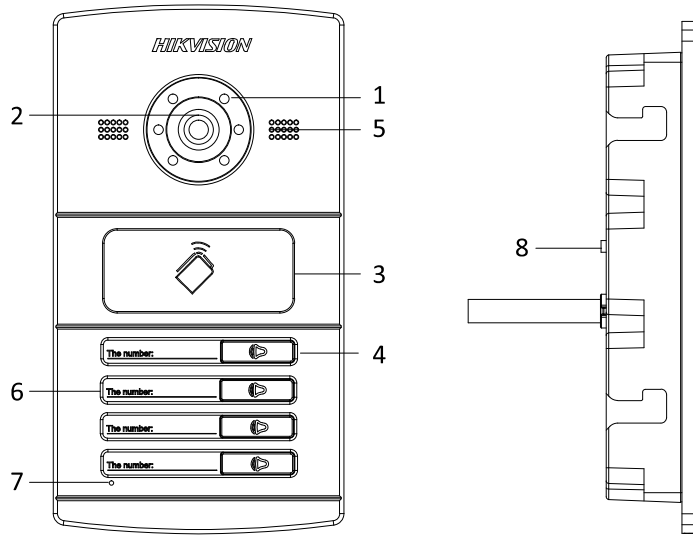

DS-KV8102-IM, DS-KV8202-IM, DS-KV8402-IM

Appearance and Interfaces

Index	Description	Index	Description
1	Low Illumination Supplement Light	5	Loudspeaker
2	Built-in Camera	6	Room No. (Customized)
3	Card Induction Area	7	Microphone
4	Call Button	8	TAMPER

Distributed by

HIKVISION

Headquarters

No.555 Qianmo Road, Binjiang District,
Hangzhou 310051, China
T +86-571-8807-5998
overseasbusiness@hikvision.com

Hikvision USA
T +1-909-895-0400
sales.usa@hikvision.com

Hikvision Italy
T +39-0438-6902
info.it@hikvision.com

Hikvision Singapore
T +65-6684-4718
sg@hikvision.com

Hikvision Africa
T +27 (10) 0351172
sale.africa@hikvision.com

Hikvision Europe
T +31-23-55-42-770
info.eu@hikvision.com

Hikvision France
T +33(0)1-85-330-450
info.fr@hikvision.com

Hikvision Oceania
T +61-2-8599-4233
salesau@hikvision.com

Hikvision Hong Kong
T +852-2151-1761

Hikvision Middle East
T +971-4-8816086
salesme@hikvision.com

Hikvision Spain
T +34-91-737-16-55
info.es@hikvision.com

Hikvision Canada
T +1-909-895-0400
sales.usa@hikvision.com

Hikvision Russia
T +7-495-669-67-99
saleru@hikvision.com

Hikvision Poland
T +48-22-460-01-50
poland@hikvision.com

Hikvision Korea
T +82-31-731-8841
sales.korea@hikvision.com

Hikvision India
T +91-22-28469900
sales@pramahikvision.com

Hikvision UK
T +01628-902140
support.uk@hikvision.com

Hikvision Brazil
T +55 11 3318-0050
Latam.support@hikvision.com