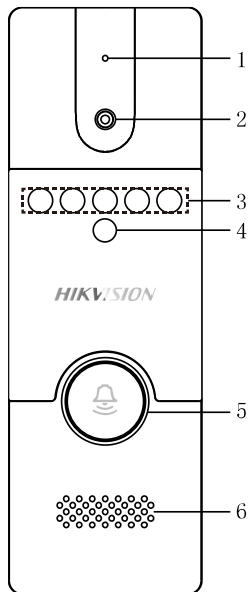

Appearance and Interfaces

Door Station