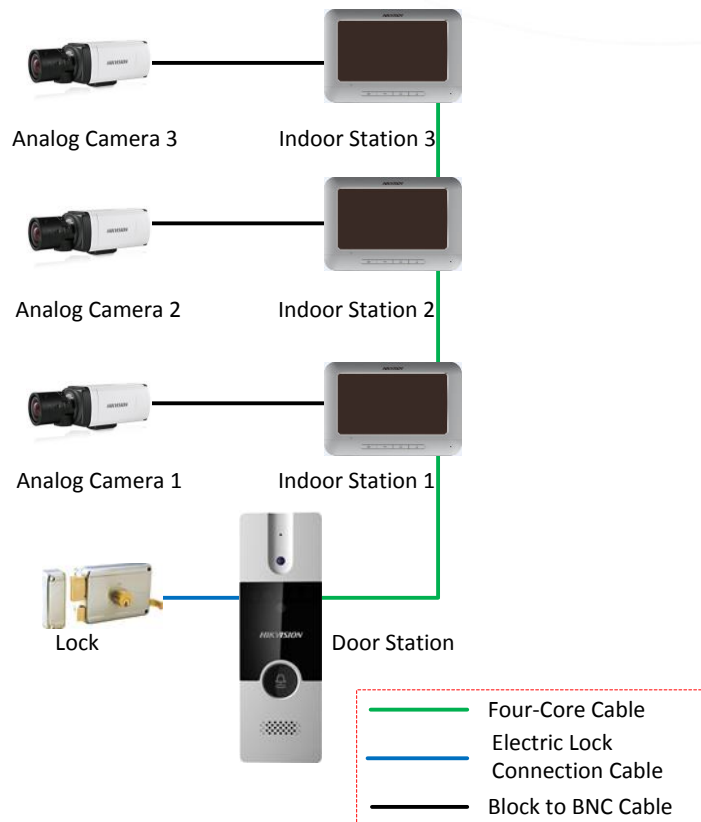

Typical Application