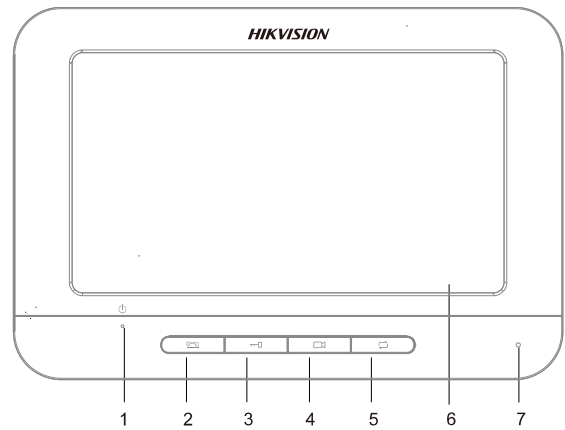

Indoor Station

Index	Description
1	Microphone
2	Built-in Camera
3	Supplement Light
4	Photoresistor
5	Call Button
6	Loudspeaker

Index	Description
1	Power Supply Indicator
2	Call Accept/Decline Key
3	Unlock Key
4	Live View Key
5	Switch Key
6	LCD Display Screen
7	Microphone

Distributed by

HIKVISION

Headquarters

No.555 Qianmo Road, Binjiang District,
Hangzhou 310051, China
T +86-571-8807-5998
overseasbusiness@hikvision.com

Hikvision USA
T +1-909-895-0400
sales.usa@hikvision.com

Hikvision Europe
T +31-23-55-42-770
info.eu@hikvision.com

Hikvision Middle East
T +971-4-8816086
salesme@hikvision.com

Hikvision Russia
T +7-495-669-67-99
saleru@hikvision.com

Hikvision India
T +91-22-28469900
sales@pramahikvision.com

Hikvision Italy
T +39-0438-6902
info.it@hikvision.com

Hikvision France
T +33(0)1-85-330-450
info.fr@hikvision.com

Hikvision Spain
T +34-91-737-16-55
info.es@hikvision.com

Hikvision Poland
T +48-22-460-01-50
poland@hikvision.com

Hikvision UK
T +01628-902140
support.uk@hikvision.com

Hikvision Singapore
T +65-6684-4718
sg@hikvision.com

Hikvision Oceania
T +61-2-8599-4233
salesau@hikvision.com

Hikvision Canada
T +1-909-895-0400
sales.usa@hikvision.com

Hikvision Korea
T +82-31-731-8841
sales.korea@hikvision.com

Hikvision Brazil
T +55 11 3318-0050
Latam.support@hikvision.com

Hikvision Africa
T +27 (10) 0351172
sale.africa@hikvision.com

Hikvision Hong Kong
T +852-2151-1761