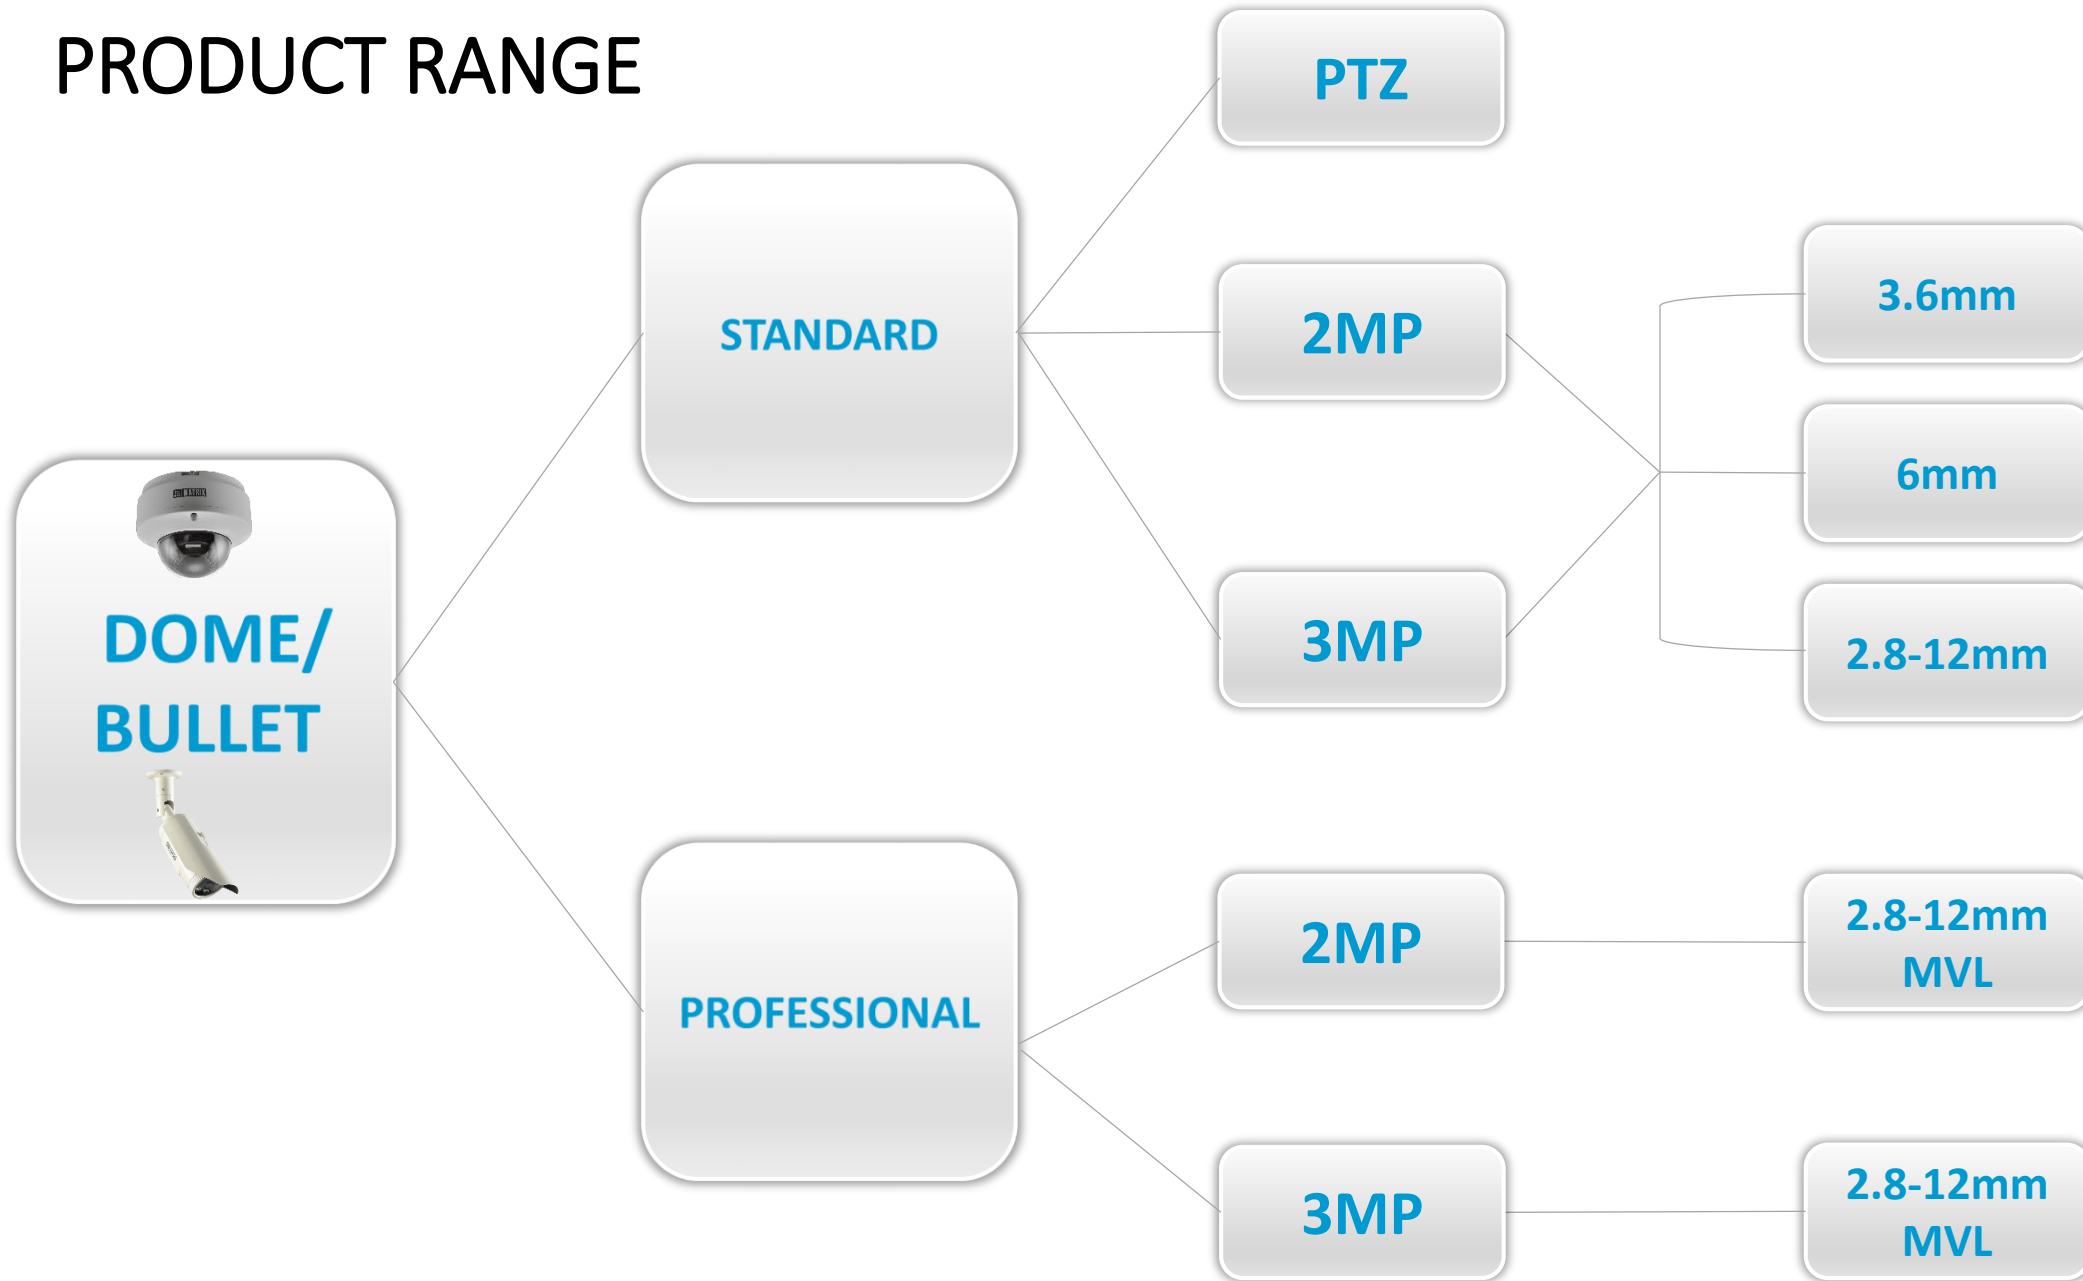

SNAPSHOT SCHEDULE

EMAIL WITH SNAPSHOT

PRE/POST ALARM RECORDING

UPLOAD IMAGE/CLIP

SMS

CAMERA NOMENCLATURE

PRODUCT RANGE

MATRIX SATATYA TECHNICAL SPECIFICATION

SECURITY

PTZ CAMERAS

- In built Analytics: Intrusion Detection and Tripwire
- 30x Optical Zoom, 4.3-129mm Varifocal lens
- 6 Pieces IR Array LEDs with IR Distance of 120m
- 1 Audio Input and 1 Audio Output
- 1 Alarm Input and 1 Alarm Output
- H.264/m-jpeg, Quad Stream
- 128GB SD Card
- IP66, TVS 4,000V Lightning Protection
- CE, RoHS and UL Certified.