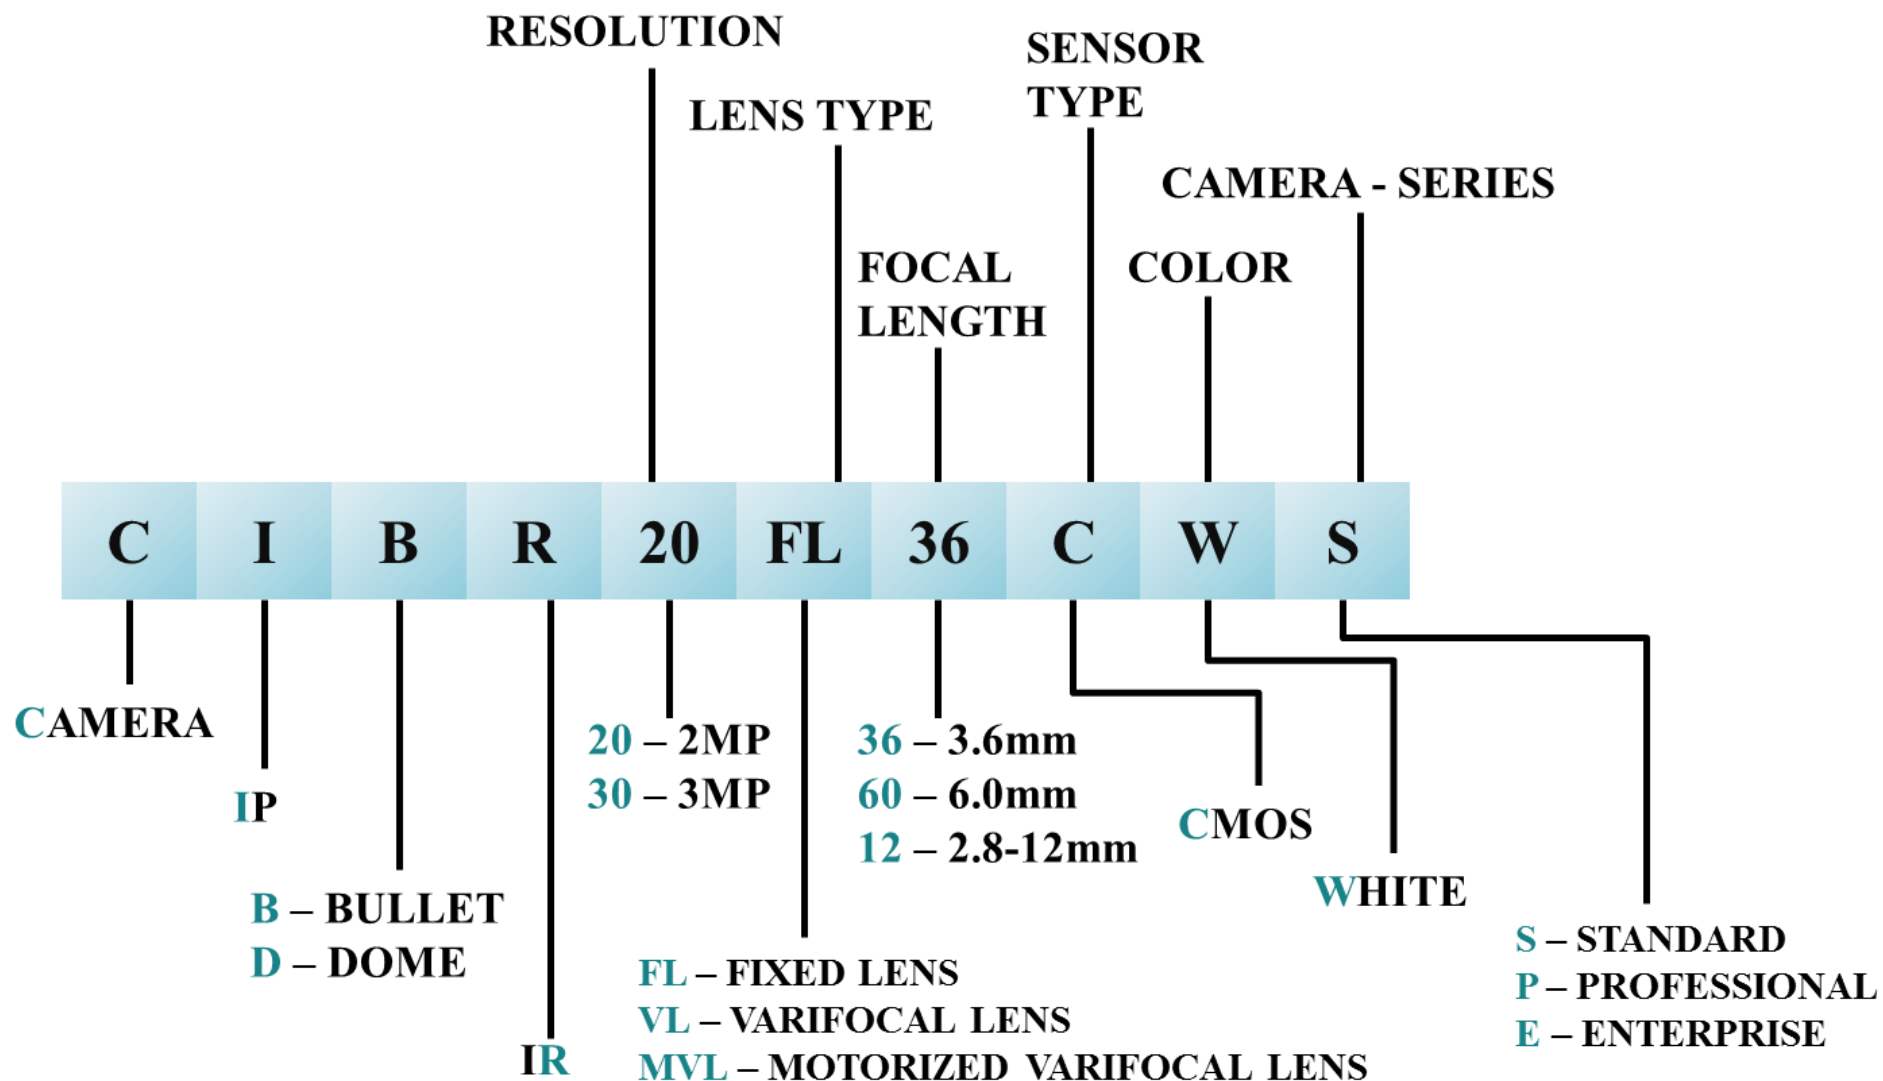

CAMERA NOMENCLATURE