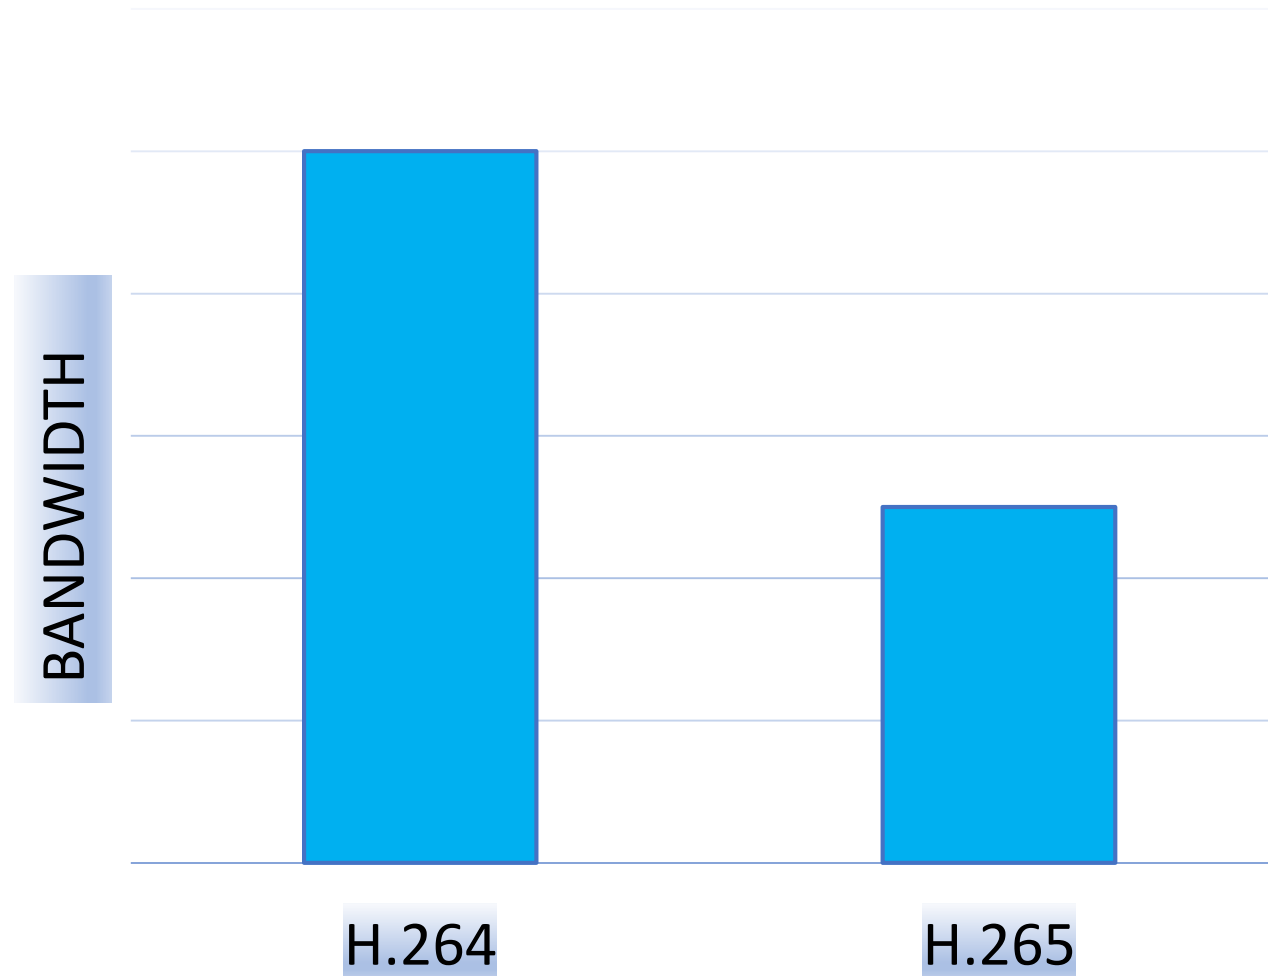

SONY STARVIS series sensors

GREATER COVERAGE

- Bullet camera 3.6mm Lens: FOV 90°
- Bullet camera 6mm Lens: FOV 56°

HIGHER FIELD OF VIEW

LATEST COMPRESSION TECHNIQUE

- Save 50% on bandwidth and storage

OPTIMIZED STORAGE