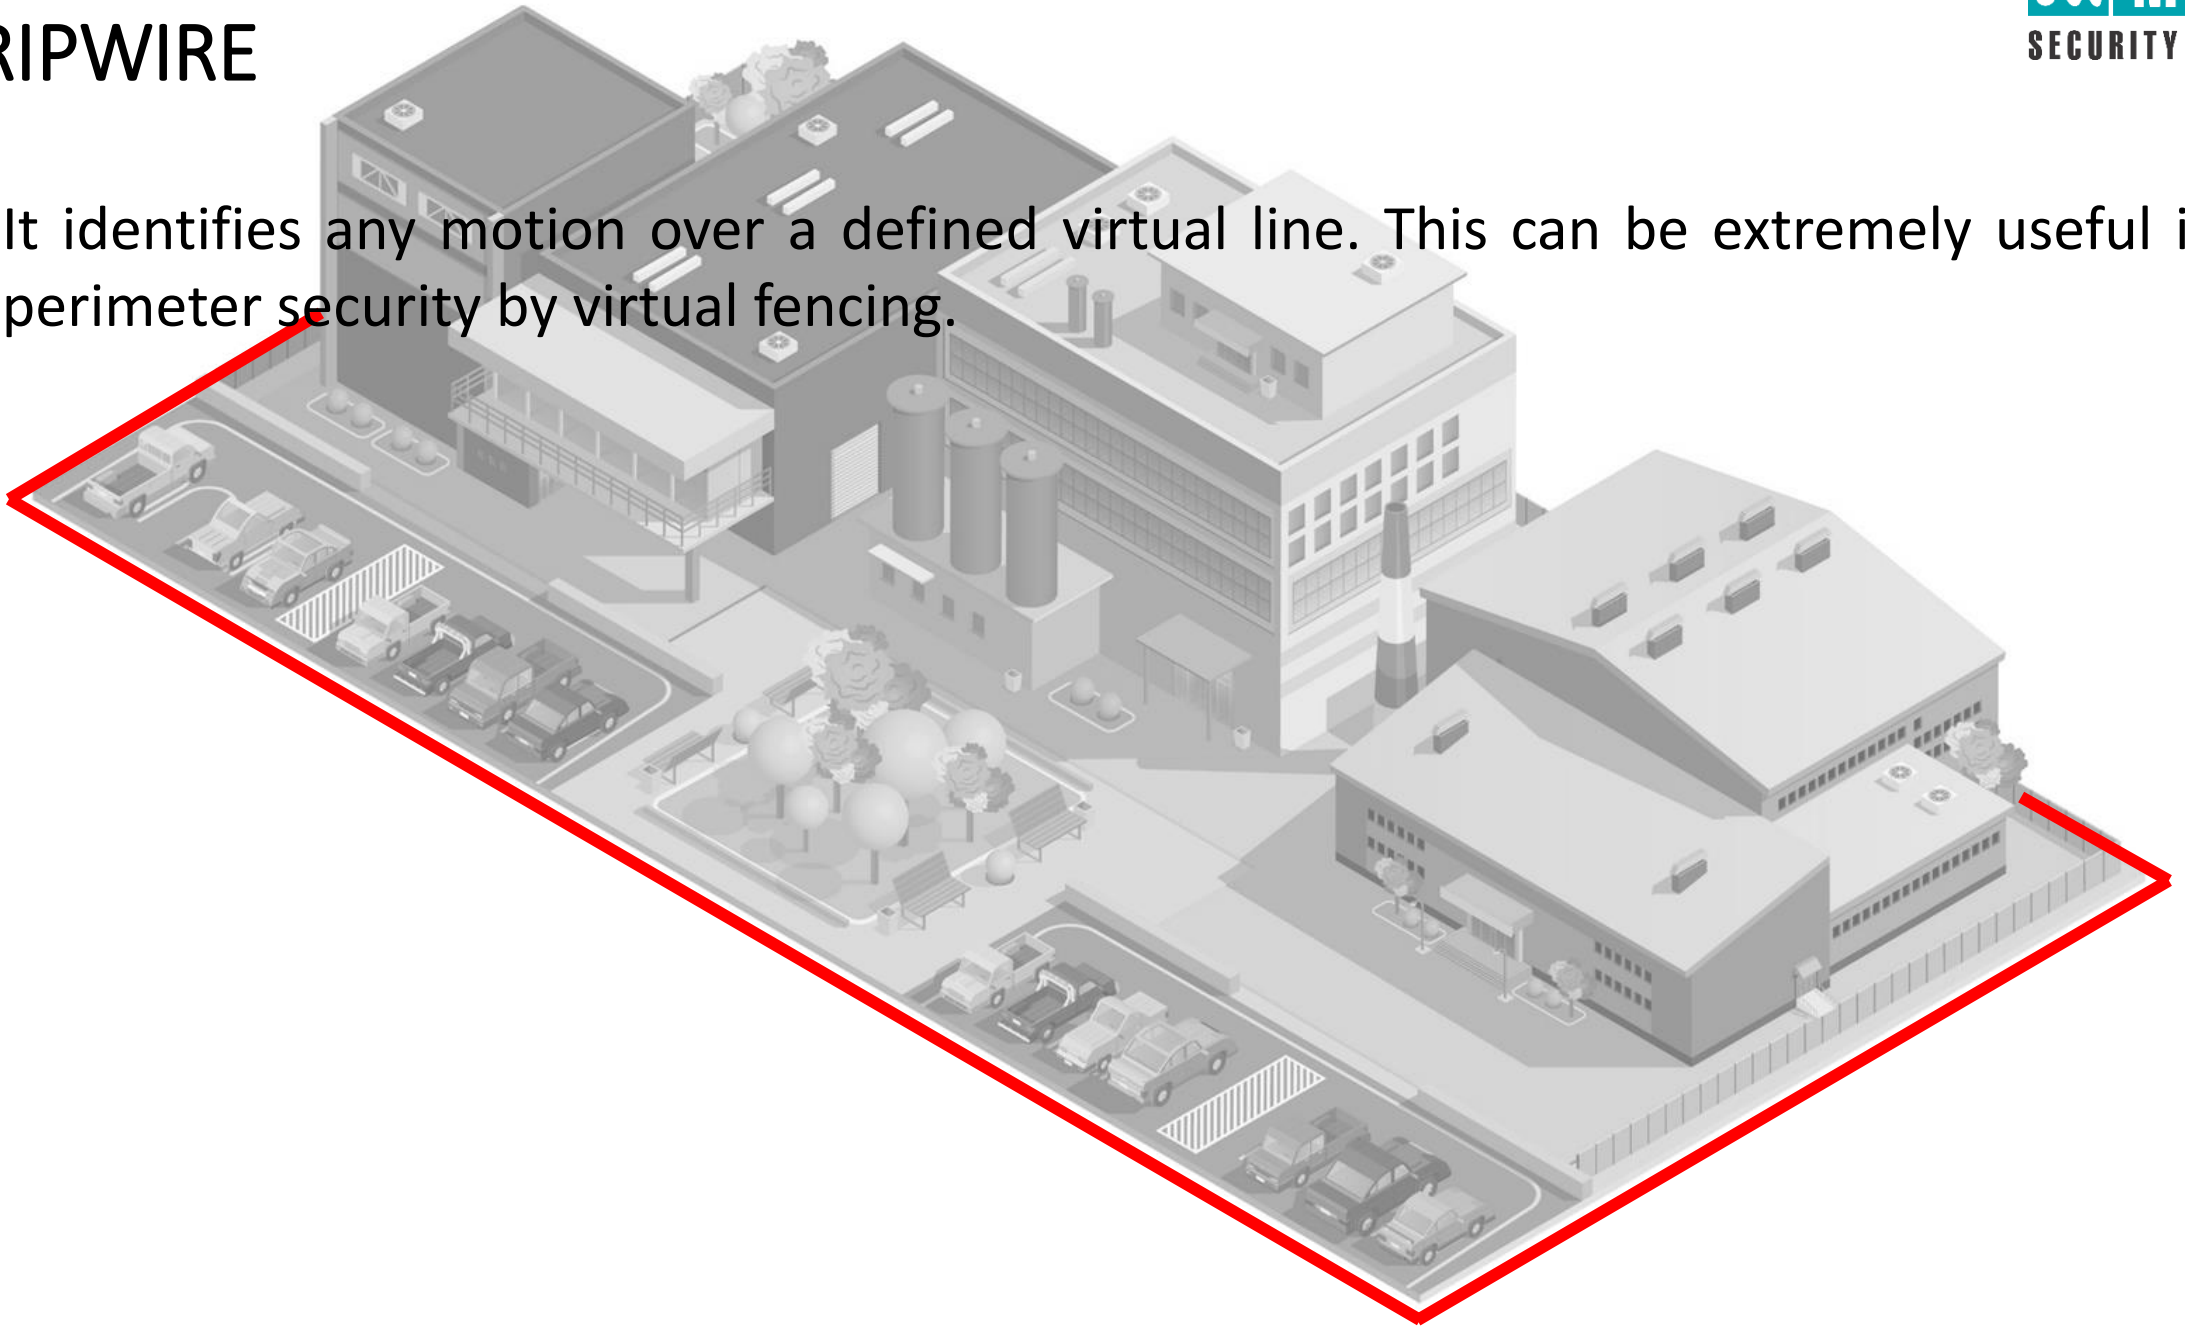

TRUE WDR

WDR: ON

WDR: OFF

CONNECTIVITY

- Communication with the server is initiated from camera's end
- No Public IP required for centralized monitoring

PUSH TECHNOLOGY

RELIABILITY

- Bigger Metal Enclosure with Better Heat Dissipation and Sturdiness

RUGGED CONSTRUCTION

MATRIX SATATYA OTHER FEATURES

SECURITY

OPTAMIZED BANDWIDTH

- **SMART STREAMING:** Divides a single stream into multiple bitrates based on its importance
- **REGION OF INTEREST:** Allows streaming and recording of only critical areas from the entire image
- **FOUR STREAM SUPPORT:** Different streams for viewing storing and recording

SMART STREAMING

REGION OF INTEREST

FOUR STREAM SUPPORT

ONBOARD STORAGE

- Edge recording support up to 128GB

SD CARD SUPPORT

MOTION DETECTION

- Helps you mark critical areas where motion should not occur. If motion occurs, it sends instant notifications.

INTRUSION

- Provides notification on entry or exit from a high security or dangerous area.

TRIPWIRE

- It identifies any motion over a defined virtual line. This can be extremely useful in perimeter security by virtual fencing.