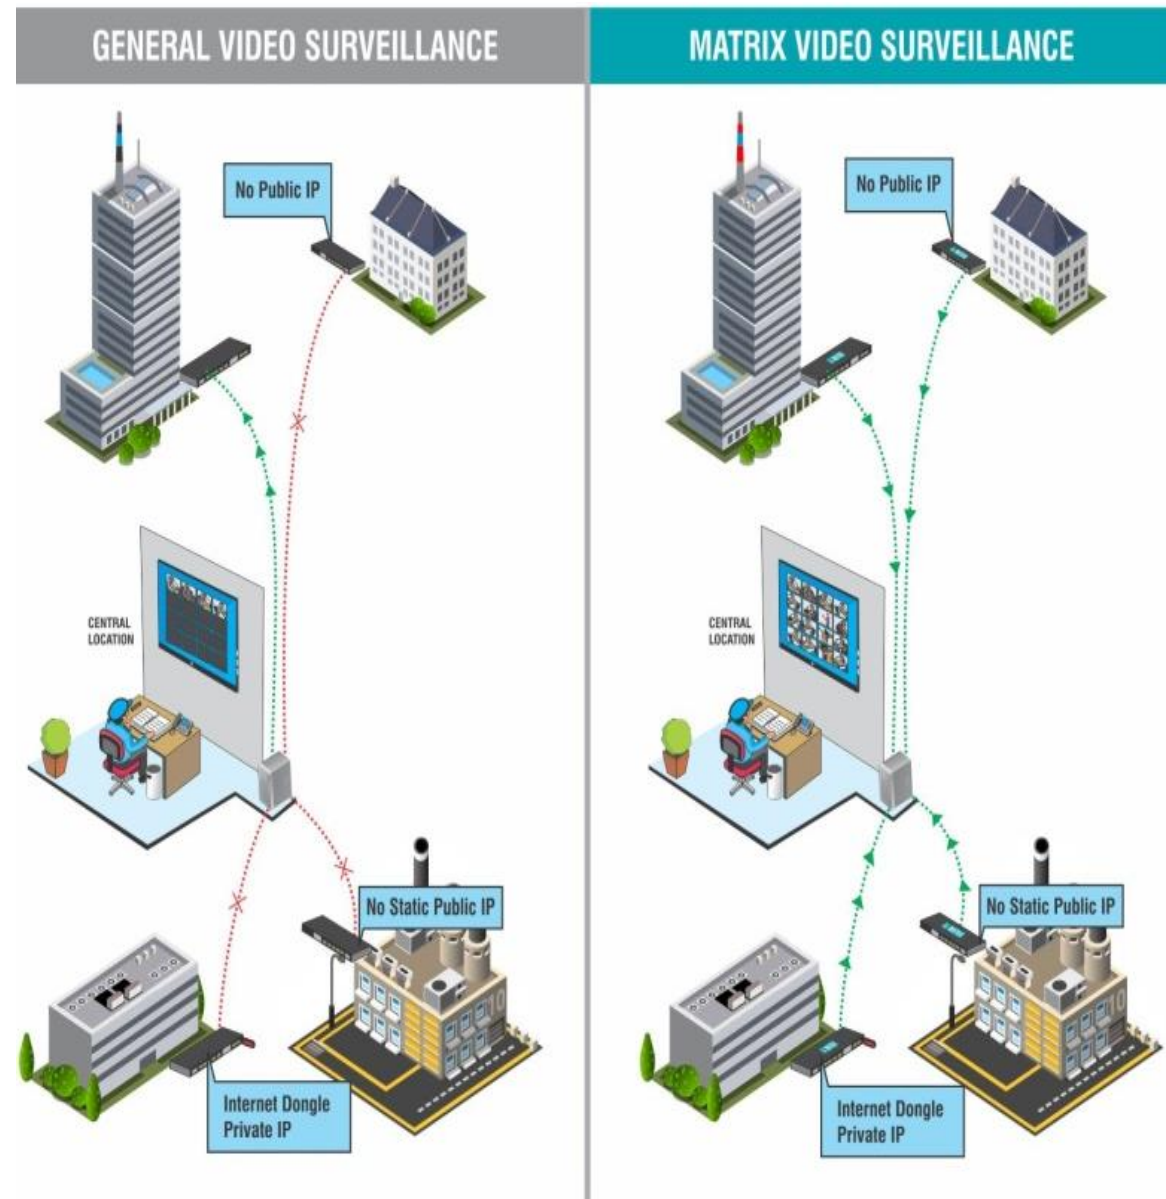

TRUE WDR

WDR: ON

WDR: OFF

CONNECTIVITY

- Communication with the server is initiated from camera's end
- No Public IP required for centralized monitoring

PUSH TECHNOLOGY

RELIABILITY

- Bigger Metal Enclosure with Better Heat Dissipation and Sturdiness

RUGGED CONSTRUCTION

MATRIX SATATYA OTHER FEATURES

SECURITY

OPTAMIZED BANDWIDTH

- **SMART STREAMING:** Divides a single stream into multiple bitrates based on its importance
- **REGION OF INTEREST:** Allows streaming and recording of only critical areas from the entire image
- **FOUR STREAM SUPPORT:** Different streams for viewing storing and recording

SMART STREAMING

REGION OF INTEREST

FOUR STREAM SUPPORT

ONBOARD STORAGE

- Edge recording support up to 128GB

SD CARD SUPPORT

MOTION DETECTION

- Helps you mark critical areas where motion should not occur. If motion occurs, it sends instant notifications.

INTRUSION

- Provides notification on entry or exit from a high security or dangerous area.

TRIPWIRE

- It identifies any motion over a defined virtual line. This can be extremely useful in perimeter security by virtual fencing.