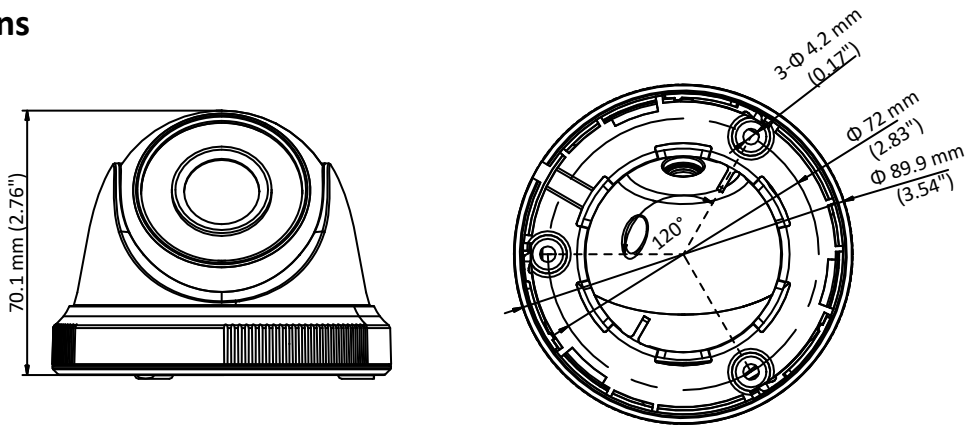

Dimensions