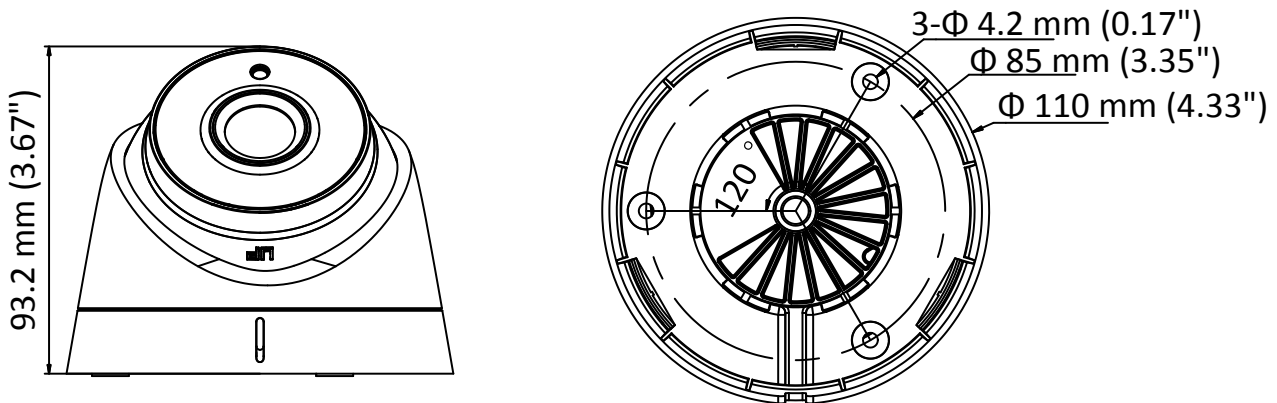

Dimensions