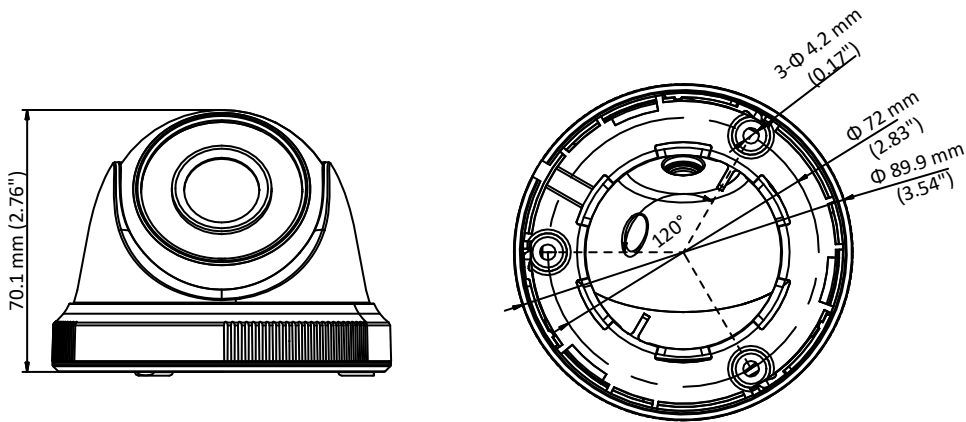

## Specifications

<b>Camera</b>	
Image Sensor	2MP CMOS image sensor
Signal System	PAL/NTSC
Effective Pixels	1920 (H) × 1080 (V)
Min. illumination	0.01 Lux@(F1.2,AGC ON),0 Lux with IR
Shutter Time	1/25 (1/30) s to 1/50,000 s
Lens	2.8 mm, 3.6 mm, 6 mm optional
	Field of view: 103° (2.8 mm), 82.2° (3.6 mm), 54° (6 mm)
Lens Mount	M12
Day & Night	ICR
Angle Adjustment	Pan: 0° to 360°, Tilt: 0° to 75°, Rotation: 0° to 360°
Synchronization	Internal synchronization
Video Frame Rate	1080p@25fps/1080p@30fps
HD Video Output	1 analog HD output
S/N Ratio	>62 dB
<b>General</b>	
Operating Conditions	-40 °C to 60 °C (-40 °F to 140 °F), Humidity: 90% or less (non-condensation)
Power Supply	12 V DC ± 15%
Power Consumption	Max. 4 W
Protection Level	IP66
IR Range	Up to 20 m
Dimension	Φ 89.9 × 70.1 mm (3.54" × 2.76")
Weight	280 g (0.62 lb.)

## Dimensions