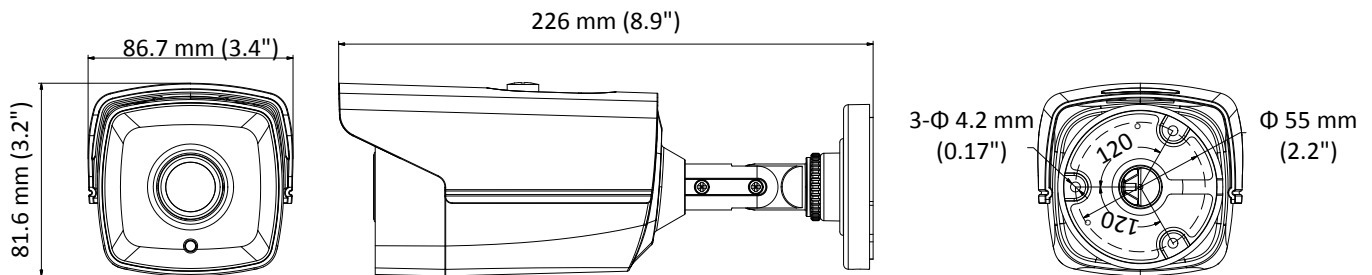

Dimensions