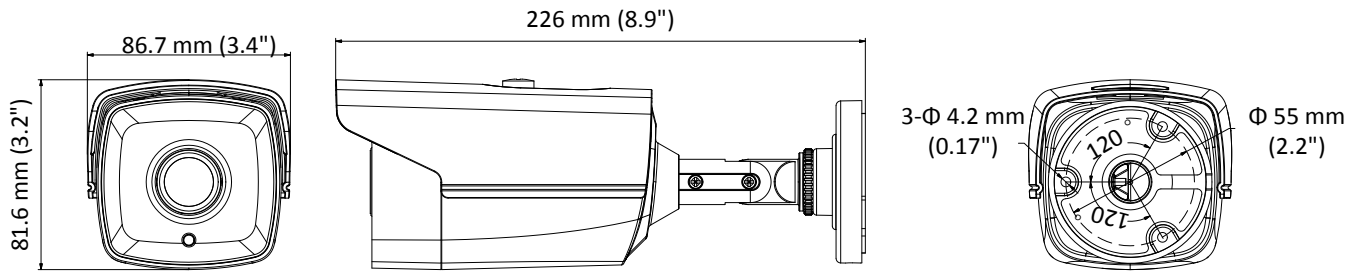

Dimensions