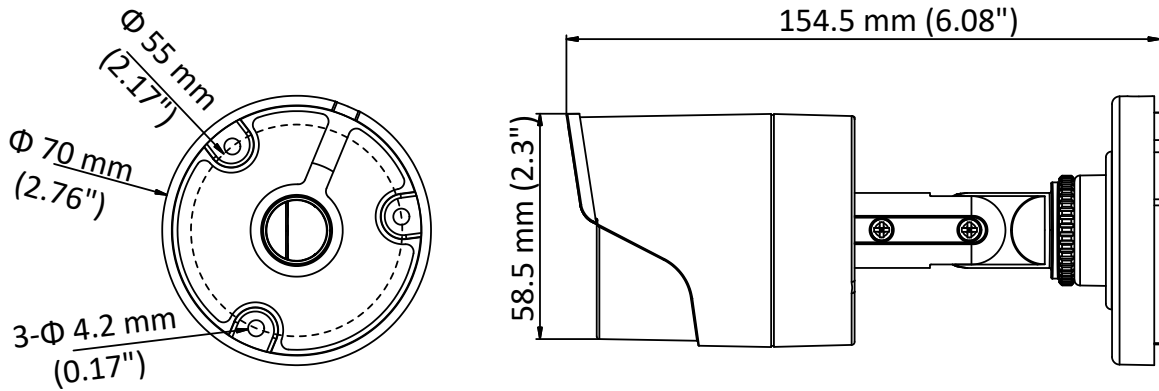

### Key Features

- 2 megapixel high performance CMOS
- Analog HD output, up to 1080p resolution
- Day/Night switch
- Smart IR
- Up to 20 m IR distance
- Switchable TVI/AHD/CVI/CVBS
- IP66

## Specifications

<b>Camera</b>	
Image Sensor	2MP CMOS image sensor
Signal System	PAL/NTSC
Effective Pixels	1920 (H) × 1080 (V)
Min. illumination	0.01 Lux@(F1.2,AGC ON), 0 Lux with IR
Shutter Time	1/25 (1/30) s to 1/50,000 s
Lens	2.8 mm, 3.6 mm, 6 mm optional
	Field of view: 103° (2.8 mm), 82.2° (3.6 mm), 54° (6 mm)
Lens Mount	M12
Day & Night	ICR
Angle Adjustment	Pan: 0° to 360°, Tilt: 0° to 180°, Rotation: 0° to 360°
Synchronization	Internal synchronization
Video Frame Rate	1080p@25fps/1080p@30fps
HD Video Output	1 analog HD output
S/N Ratio	>62 dB
<b>General</b>	
Operating Conditions	-40 °C to 60 °C (-40 °F to 140 °F), Humidity 90% or less (non-condensation)
Power Supply	12 V DC ± 15%
Power Consumption	Max. 4 W
Protection Level	IP66
IR Range	Up to 20 m
Dimensions	Φ 70 mm × 154.5 mm (Φ 2.76" × 6.08")
Weight	400 g (0.88 lb.)

## Dimensions