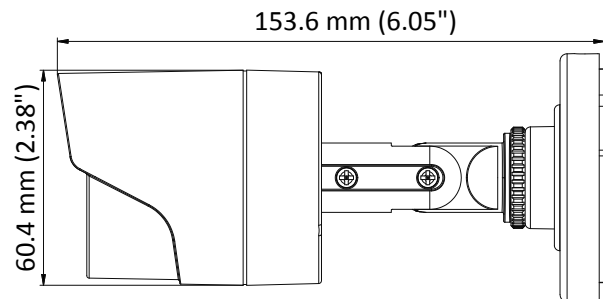

Dimensions