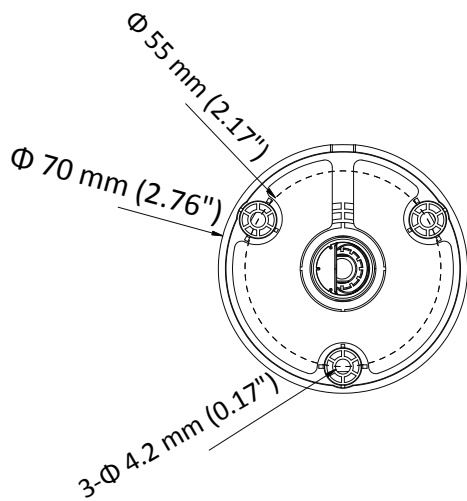

Dimensions