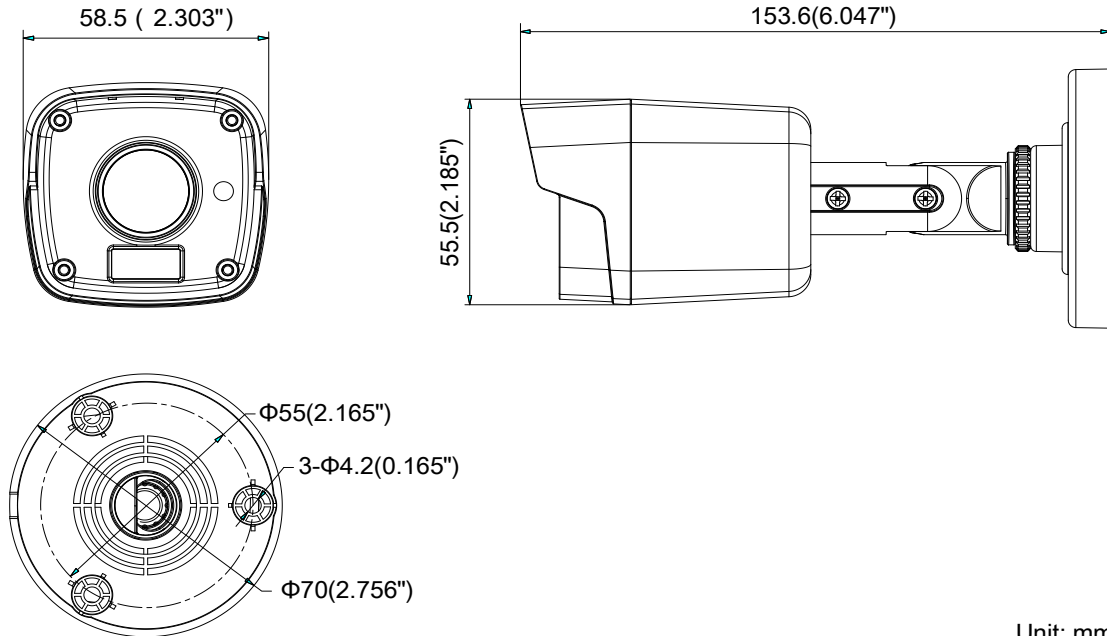

DS-2CE16D7T-IT HD1080P WDR EXIR Bullet Camera

Key Features

- 2 Megapixel high-performance CMOS
- Analog HD output, up to 1080P resolution
- True Day/Night
- OSD menu, DNR, Smart IR
- True WDR, up to 120dB
- EXIR technology, up to 20m IR distance
- IP66 weatherproof
- Up the Coax(HIKVISION-C)

Specifications

Camera	
Image Sensor	2MP CMOS Image Sensor
Signal System	PAL/NTSC
Effective Pixels	1928(H)*1088(V)
Min. illumination	0.01 Lux @ (F1.2,AGC ON), 0 Lux with IR
Shutter Time	1/25(1/30)s to 1/50,000s
Lens	2.8mm, 3.6mm, 6mm optional
	Angle of View: 103°(2.8mm), 82.2°(3.6mm), 54°(6mm)
Lens Mount	M12
Day & Night	ICR
Angle Adjustment	Pan: 0° - 360°; Tilt:0° - 90°; Rotate: 0° - 360°
Synchronization	Internal Synchronization
WDR	120dB
Video Frame Rate	1080p@25fps/1080p@30fps
HD Video Output	1 Analog HD output
S/N Ratio	>62dB
Menu	
AGC	Support
D/N Mode	Color/BW/SMART
White Balance	ATW/ MWB
BLC	Support
Functions	Wide Dynamic Range, Digital noise reduction, Mirror, SMART IR
General	
Operating Conditions	-40 °C – 60 °C (-40 °F – 140 °F), Humidity 90% or less (non-condensing)
Power Supply	12 VDC ± 15%
Power Consumption	Max. 5W
Protection Level	IP66
IR Range	Up to 20m
Communication	Up the coax, Protocol: HIKVISION-C (TVI output)
Dimensions	58.5mm×55.5mm×153.6mm (2.30"×2.19"×6.05")
Weight	Approx. 370g (0.82lb)

Order Models

DS-2CE16D7T-IT

Dimensions

Unit: mm

Accessories

DS-1280ZJ-XS
Junction Box

DS-1H18
Video Balun

X41T
Camera Tester