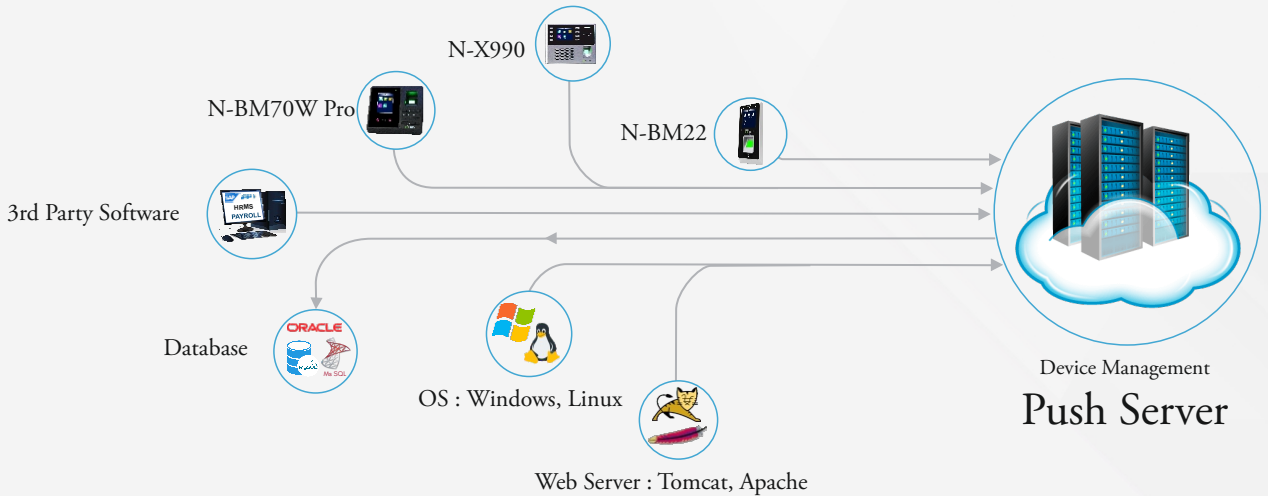

Device Management Push Server

- Real Time updation of Attendance data to your third party application Processing
- DMPS designed to support huge load
- Excellent data and biometrics machine management functions inside the software
- DMPS can be deployed on both LAN or WAN
- Logs Table is created on the basis of Month & Year to balance the load on server and the same realtime data can be insert to your third party application
- Supports all the leading cloud server provider like Amazon, Google, NxtGen etc.
- Set user expiration rule by DMP Server
- User Online Enrollment by DMP Server